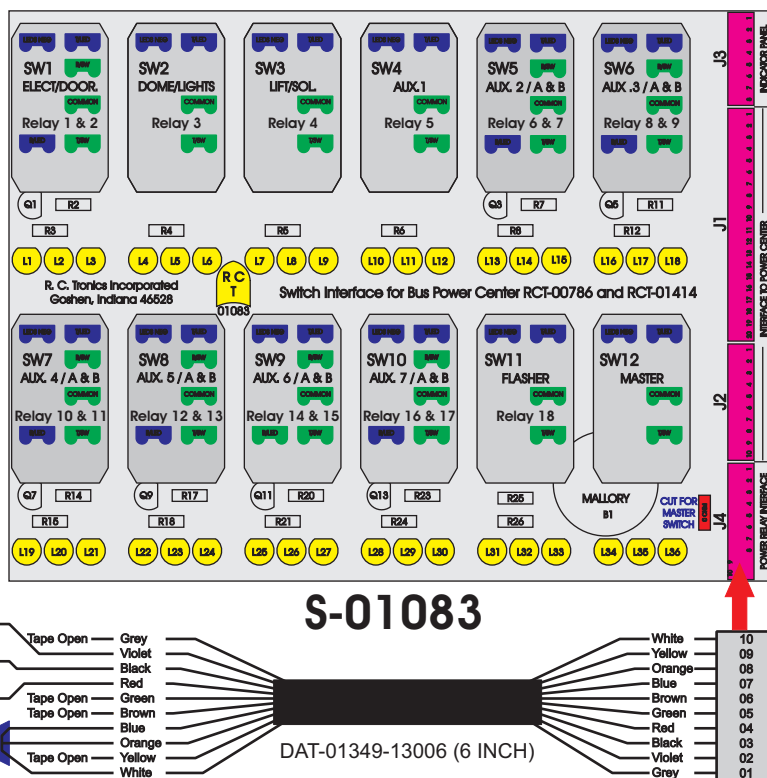

# R. C. Tronics Incorporated

2573 East Kercher Road  
Goshen, Indiana 46528  
Toll Free 1-866-457-7790

Phone 1-574-642-3857  
Fax 1-574-642-3858  
<http://www.rctronics.com>

## RCT-01631-0\_\_10, Relays 4A, 4B, 6A, 6B, 7B.

FAC-01631-00000

### S-01083

1-480700-0  
Amp Maten-Loc Three Pin Part Number 1-480700-0  
Flat Face Down. Red 6/A, Black 6/B & Violet 7/B  
Viewed with Ten Pin Tyco Connector Face Down.

Wire Nut Together  
Operates 4/A & 4/B.

Mate-N-Loc operates relays 6A, 6B & 7B with "IGNITION", on RCT-00786 or RCT-01414,  
Bus Power Center connects to J4 on RCT-01083, Dash Switch Center.  
Blue, Orange and White Operates 4A, 4B, with "IGNITION".