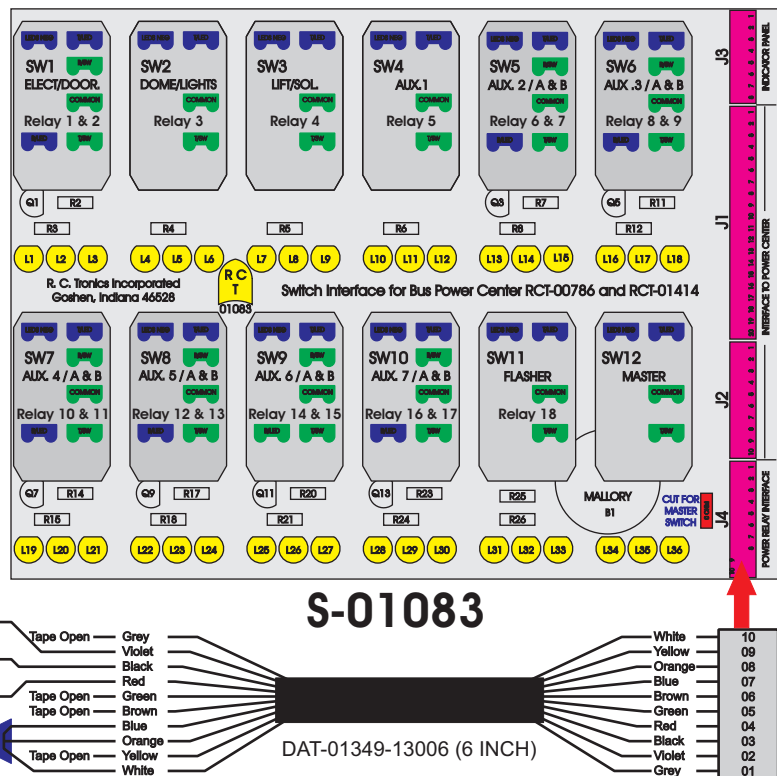

R. C. Tronics Incorporated

2573 East Kercher Road
Goshen, Indiana 46528
Toll Free 1-866-457-7790

Phone 1-574-642-3857
Fax 1-574-642-3858
<http://www.rctronics.com>

RCT-01631-0__11, Relays 4A, 4B, 6A, 6B, 7B.

FAC-01631-00000

1-480700-0
Amp Maten-Loc Three Pin Part Number 1-480700-0
Flat Face Down. Red 6/A, Black 6/B & Violet 7/B
Viewed with Ten Pin Tyco Connector Face Down.

Wire Nut Together
Operates 4/A & 4/B.

Mate-N-Loc operates relays 6A, 6B & 7B with "IGNITION", on RCT-00786 or RCT-01414,
Bus Power Center connects to J4 on RCT-01083, Dash Switch Center.
Blue, Orange and White Operates 4A, 4B, with "IGNITION".

S-01083

DAT-01349-13006 (6 INCH)