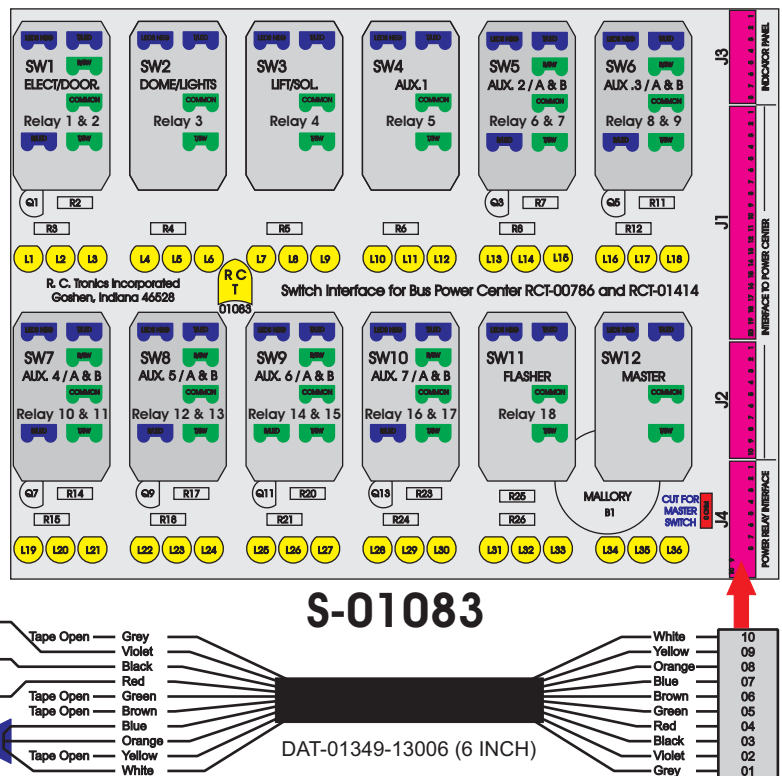

R. C. Tronics Incorporated

2573 East Kercher Road
Goshen, Indiana 46528
Toll Free 1-866-457-7790

Phone 1-574-642-3857
Fax 1-574-642-3858
<http://www.rctronics.com>

RCT-01631-0__12, Relays 4A, 4B, 6A, 6B, 7B.

FAC-01631-00000

Amp Maten-Loc Three Pin Part Number 1-480700-0
Flat Face Down. Red 6/A, Black 6/B & Violet 7/B
Viewed with Ten Pin Tyco Connector Face Down.

Wire Nut Together
Operates 4/A & 4/B.

Mate-N-Loc operates relays 6A, 6B & 7B with "IGNITION", on RCT-00786 or RCT-01414,
Bus Power Center connects to J4 on RCT-01083, Dash Switch Center.
Blue, Orange and White Operates 4A, 4B, with "IGNITION".