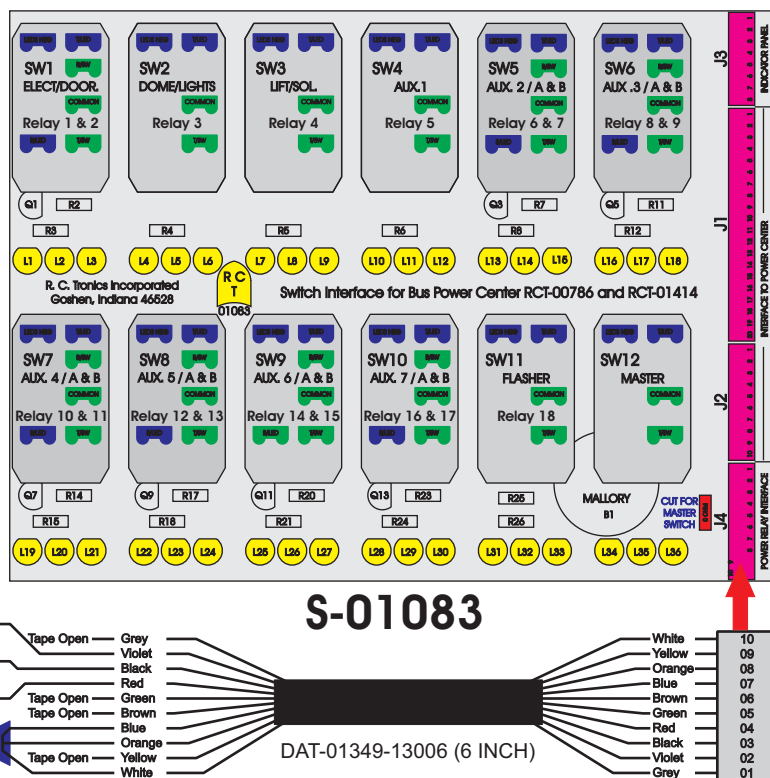

R. C. Tronics Incorporated

2573 East Kercher Road
Goshen, Indiana 46528
Toll Free 1-866-457-7790

Phone 1-574-642-3857
Fax 1-574-642-3858
<http://www.rctronics.com>

RCT-01631-0__13, Relays 4A, 4B, 6A, 6B, 7B.

FAC-01631-00000

Amp Maten-Loc Three Pin Part Number 1-480700-0
Flat Face Down. Red 6/A, Black 6/B & Violet 7/B
Viewed with Ten Pin Tyco Connector Face Down.

Wire Nut Together
Operates 4/A & 4/B.

Mate-N-Loc operates relays 6A, 6B & 7B with "IGNITION", on RCT-00786 or RCT-01414,
Bus Power Center connects to J4 on RCT-01083, Dash Switch Center.
Blue, Orange and White Operates 4A, 4B, with "IGNITION".