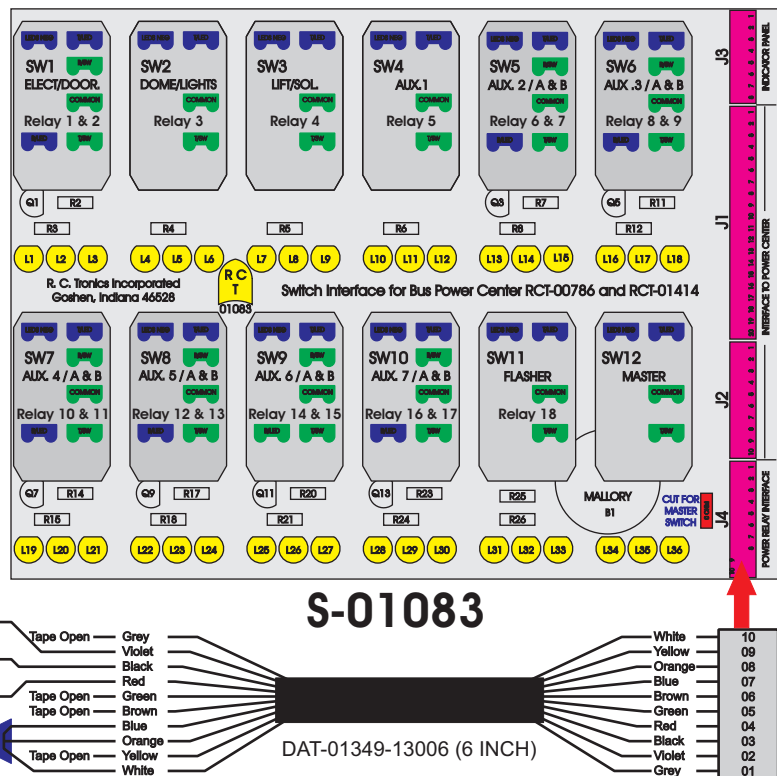

R. C. Tronics Incorporated

2573 East Kercher Road
Goshen, Indiana 46528
Toll Free 1-866-457-7790

Phone 1-574-642-3857
Fax 1-574-642-3858
<http://www.rctronics.com>

RCT-01631-0__14, Relays 4A, 4B, 6A, 6B, 7B.

FAC-01631-00000

1-480700-0
Amp Maten-Loc Three Pin Part Number 1-480700-0
Flat Face Down. Red 6/A, Black 6/B & Violet 7/B
Viewed with Ten Pin Tyco Connector Face Down.

Wire Nut Together
Operates 4/A & 4/B.

Mate-N-Loc operates relays 6A, 6B & 7B with "IGNITION", on RCT-00786 or RCT-01414,
Bus Power Center connects to J4 on RCT-01083, Dash Switch Center.
Blue, Orange and White Operates 4A, 4B, with "IGNITION".