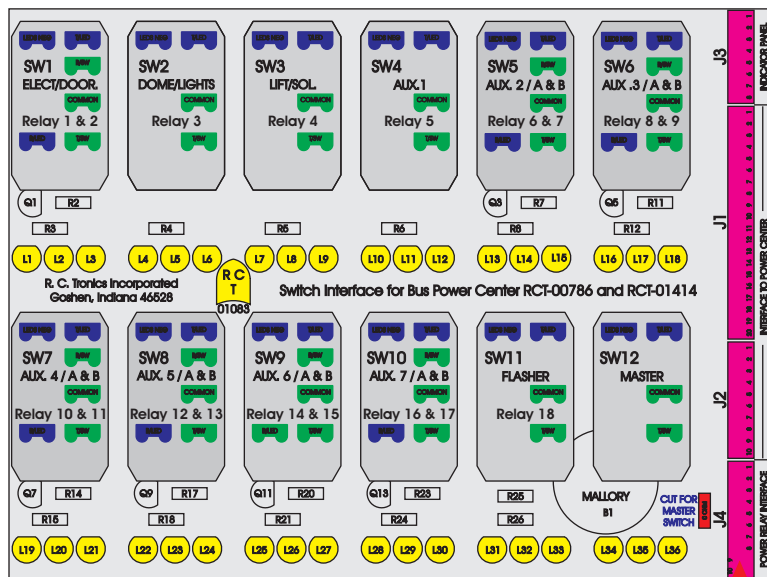

R. C. Tronics Incorporated

2573 East Kercher Road
Goshen, Indiana 46528
Toll Free 1-866-457-7790

Phone 1-574-642-3857
Fax 1-574-642-3858
<http://www.rctronics.com>

RCT-01631-0__16, Relays 4A, 4B, 6A, 6B, 7B.

FAC-01631-00000

S-01083

1-480700-0
Amp Maten-Loc Three Pin Part Number 1-480700-0
Flat Face Down. Red 6/A, Black 6/B & Violet 7/B
Viewed with Ten Pin Tyco Connector Face Down.

Wire Nut Together
Operates 4/A & 4/B.

DAT-01349-13006 (6 INCH)

Mate-N-Loc operates relays 6A, 6B & 7B with "IGNITION", on RCT-00786 or RCT-01414,
Bus Power Center connects to J4 on RCT-01083, Dash Switch Center.
Blue, Orange and White Operates 4A, 4B, with "IGNITION".