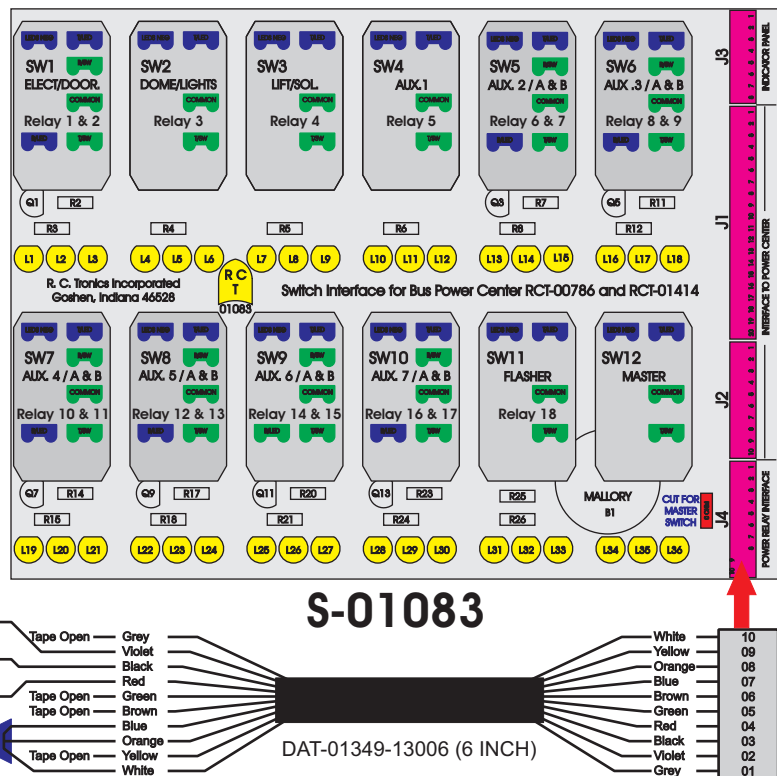

R. C. Tronics Incorporated

2573 East Kercher Road
Goshen, Indiana 46528
Toll Free 1-866-457-7790

Phone 1-574-642-3857
Fax 1-574-642-3858
<http://www.rctronics.com>

RCT-01631-0__17, Relays 4A, 4B, 6A, 6B, 7B.

FAC-01631-00000

Amp Maten-Loc Three Pin Part Number 1-480700-0
Flat Face Down. Red 6/A, Black 6/B & Violet 7/B
Viewed with Ten Pin Tyco Connector Face Down.

Wire Nut Together
Operates 4/A & 4/B.

Mate-N-Loc operates relays 6A, 6B & 7B with "IGNITION", on RCT-00786 or RCT-01414,
Bus Power Center connects to J4 on RCT-01083, Dash Switch Center.
Blue, Orange and White Operates 4A, 4B, with "IGNITION".