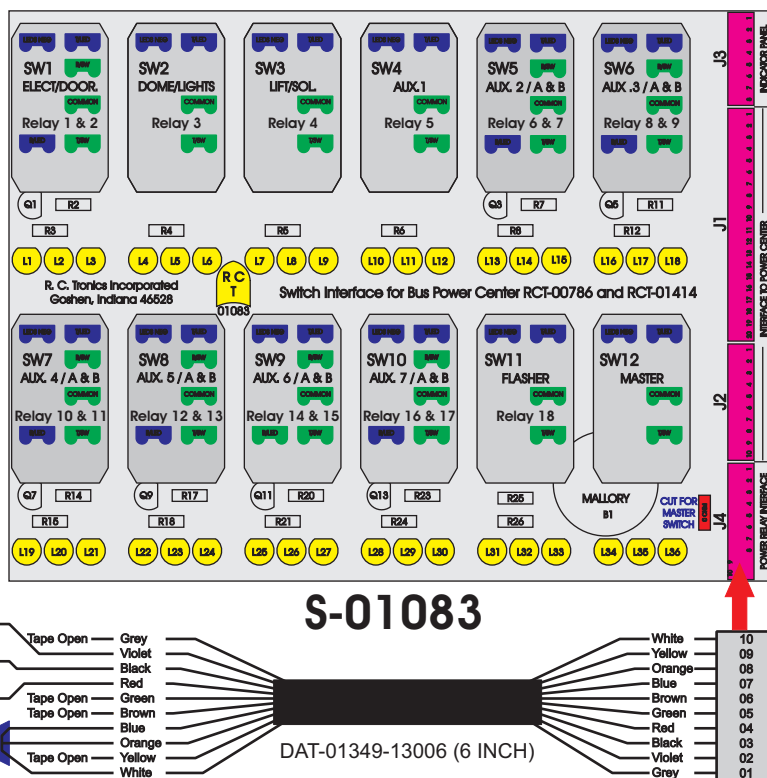

# R. C. Tronics Incorporated

2573 East Kercher Road  
Goshen, Indiana 46528  
Toll Free 1-866-457-7790

Phone 1-574-642-3857  
Fax 1-574-642-3858  
<http://www.rctronics.com>

## RCT-01631-0\_\_18, Relays 4A, 4B, 6A, 6B, 7B.

FAC-01631-00000

1-480700-0  
Pin Insert End  
Flat Face Down. Red 6/A, Black 6/B & Violet 7/B  
Viewed with Ten Pin Tyco Connector Face Down.

Wire Nut Together  
Operates 4/A & 4/B.

Mate-N-Loc operates relays 6A, 6B & 7B with "IGNITION", on RCT-00786 or RCT-01414,  
Bus Power Center connects to J4 on RCT-01083, Dash Switch Center.  
Blue, Orange and White Operates 4A, 4B, with "IGNITION".