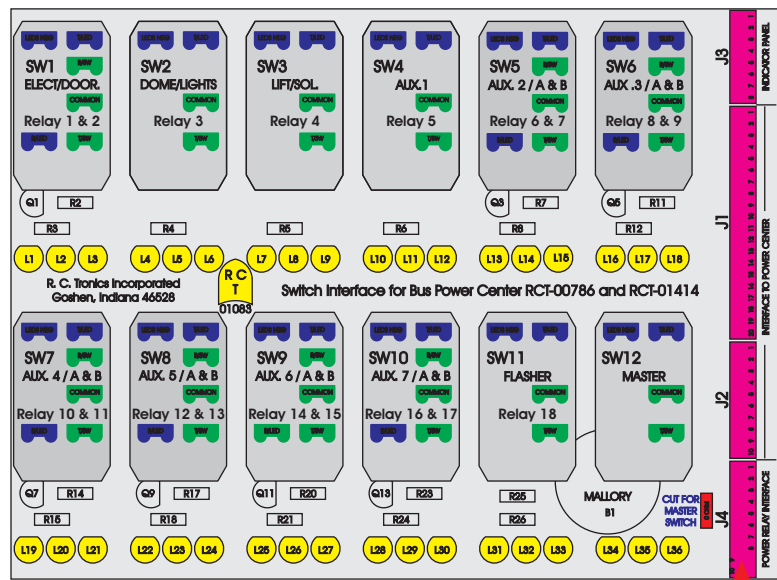

R. C. Tronics Incorporated

2573 East Kercher Road
Goshen, Indiana 46528
Toll Free 1-866-457-7790

Phone 1-574-642-3857
Fax 1-574-642-3858
<http://www.rctronics.com>

RCT-01631-0__19, Relays 4A, 4B, 6A, 6B, 7B.

FAC-01631-00000

S-01083

Amp Maten-Loc Three Pin Part Number 1-480700-0
Flat Face Down. Red 6/A, Black 6/B & Violet 7/B
Viewed with Ten Pin Tyco Connector Face Down.

Wire Nut Together
Operates 4/A & 4/B.

Mate-N-Loc operates relays 6A, 6B & 7B with "IGNITION", on RCT-00786 or RCT-01414,
Bus Power Center connects to J4 on RCT-01083, Dash Switch Center.
Blue, Orange and White Operates 4A, 4B, with "IGNITION".