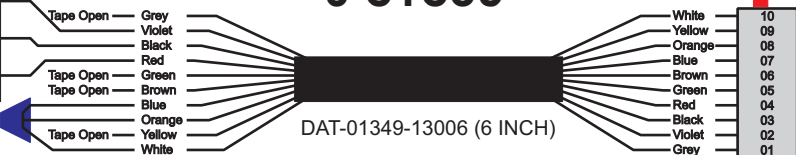

FAC-01631-00000

S-01083

Amp Maten-Loc Three Pin Part Number 1-480700-0
Flat Face Down. Red 6/A, Black 6/B & Violet 7/B
Viewed with Ten Pin Tyco Connector Face Down.

Wire Nut Together
Operates 4/A & 4/B.

Mate-N-Loc operates relays 6A, 6B & 7B with "IGNITION", on RCT-00786 or RCT-01414,
Bus Power Center connects to J4 on RCT-01083, Dash Switch Center.
Blue, Orange and White Operates 4A, 4B, with "IGNITION".