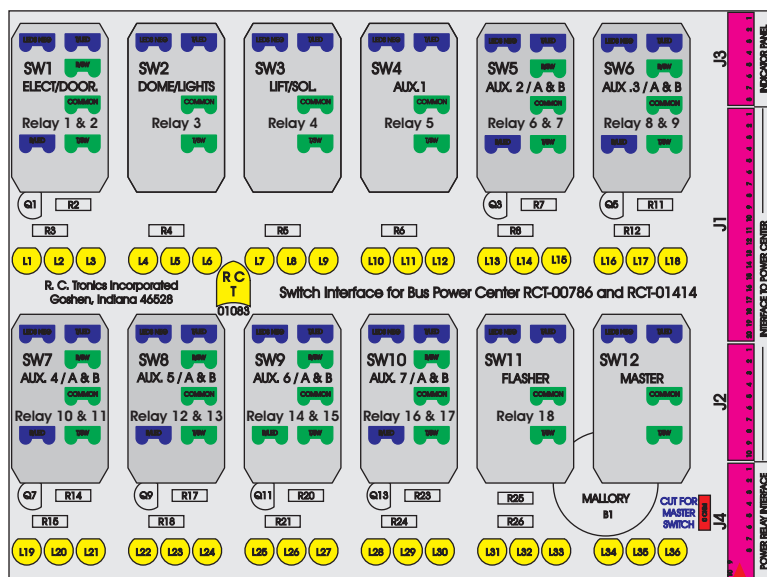

# R. C. Tronics Incorporated

2573 East Kercher Road  
Goshen, Indiana 46528  
Toll Free 1-866-457-7790

Phone 1-574-642-3857  
Fax 1-574-642-3858  
<http://www.rctronics.com>

## RCT-01631-0\_\_20, Relays 4A, 4B, 6A, 6B, 7B.

FAC-01631-00000

### S-01083

Amp Maten-Loc Three Pin Part Number 1-480700-0  
Flat Face Down. Red 6/A, Black 6/B & Violet 7/B  
Viewed with Ten Pin Tyco Connector Face Down.

Wire Nut Together  
Operates 4/A & 4/B.

Mate-N-Loc operates relays 6A, 6B & 7B with "IGNITION", on RCT-00786 or RCT-01414,  
Bus Power Center connects to J4 on RCT-01083, Dash Switch Center.  
Blue, Orange and White Operates 4A, 4B, with "IGNITION".