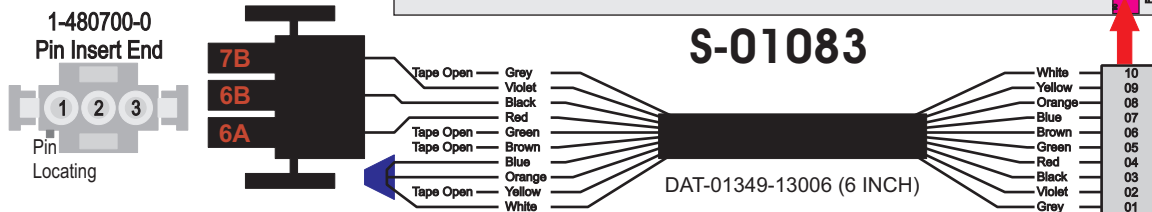

## RCT-01631-0\_\_20, Relays 4A, 4B, 6A, 6B, 7B.

FAC-01631-00000

### S-01083

Amp Maten-Loc Three Pin Part Number 1-480700-0  
Flat Face Down. Red 6/A, Black 6/B & Violet 7/B  
Viewed with Ten Pin Tyco Connector Face Down.

Wire Nut Together  
Operates 4/A & 4/B.

Mate-N-Loc operates relays 6A, 6B & 7B with "IGNITION", on RCT-00786 or RCT-01414,  
Bus Power Center connects to J4 on RCT-01083, Dash Switch Center.  
Blue, Orange and White Operates 4A, 4B, with "IGNITION".