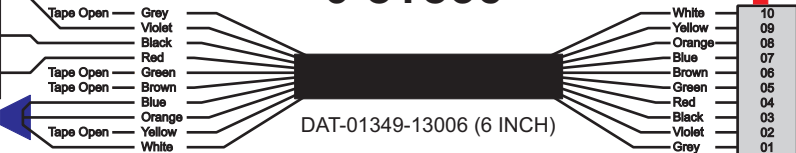

FAC-01631-00000

Amp Maten-Loc Three Pin Part Number 1-480700-0
Flat Face Down. Red 6/A, Black 6/B & Violet 7/B
Viewed with Ten Pin Tyco Connector Face Down.

Wire Nut Together
Operates 4/A & 4/B.

S-01083

Mate-N-Loc operates relays 6A, 6B & 7B with "IGNITION" on RCT-00786 or RCT-01414,
Bus Power Center connects to J4 on RCT-01083, Dash Switch Center.
Blue, Orange and White Operates 4A, 4B, with "IGNITION".