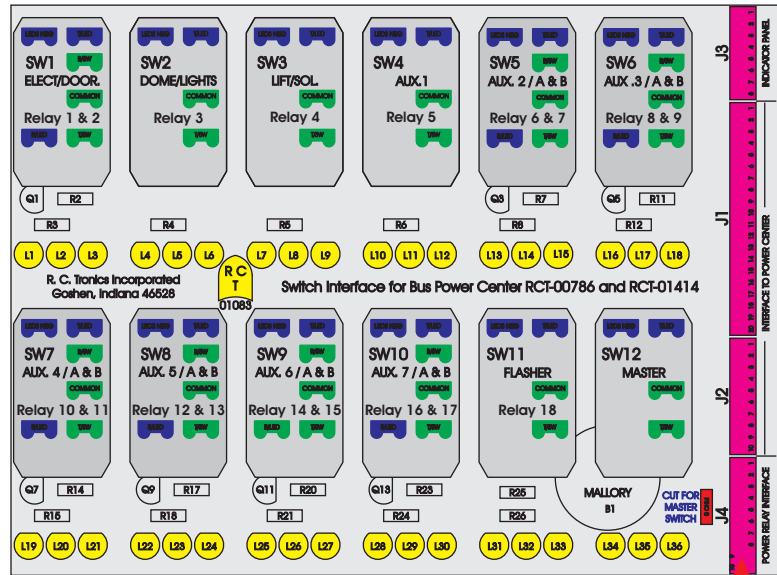

R. C. Tronics Incorporated

2573 East Kercher Road
Goshen, Indiana 46528
Toll Free 1-866-457-7790

Phone 1-574-642-3857
Fax 1-574-642-3858
<http://www.rctronics.com>

RCT-01631-0_21, Relays 4A, 4B, 6A, 6B, 7B.

FAC-01631-00000

Amp Maten-Loc Three Pin Part Number 1-480700-0
Flat Face Down. Red 6/A, Black 6/B & Violet 7/B
Viewed with Ten Pin Tyco Connector Face Down.

Wire Nut Together
Operates 4/A & 4/B.

S-01083

Mate-N-Loc operates relays 6A, 6B & 7B with "IGNITION" on RCT-00786 or RCT-01414,
Bus Power Center connects to J4 on RCT-01083, Dash Switch Center.
Blue, Orange and White Operates 4A, 4B, with "IGNITION".