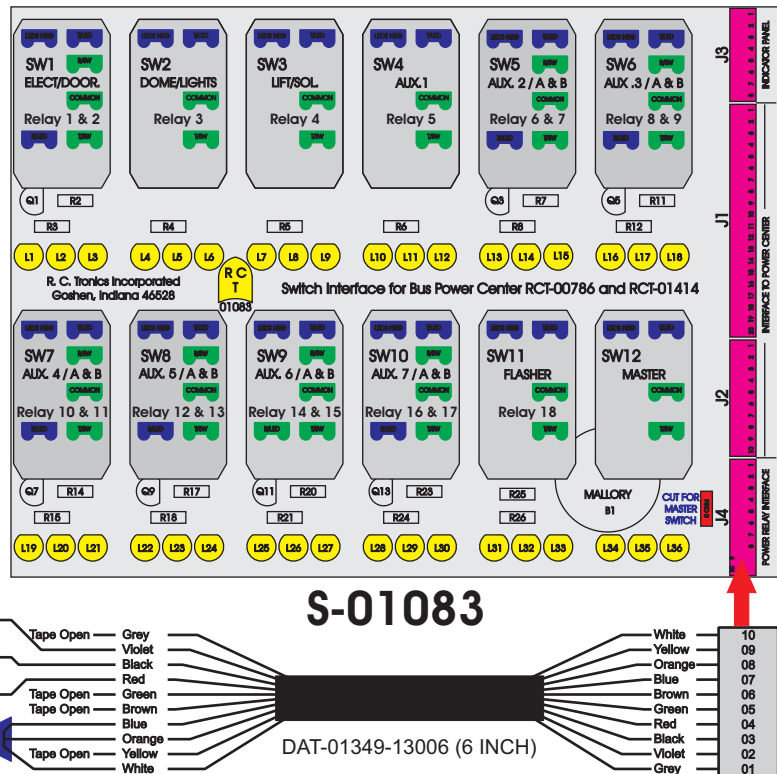

R. C. Tronics Incorporated

2573 East Kercher Road
Goshen, Indiana 46528
Toll Free 1-866-457-7790

Phone 1-574-642-3857
Fax 1-574-642-3858
<http://www.rctronics.com>

RCT-01631-0__22, Relays 4A, 4B, 6A, 6B, 7B.

FAC-01631-00000

1-480700-0
Amp Maten-Loc Three Pin Part Number 1-480700-0
Flat Face Down. Red 6/A, Black 6/B & Violet 7/B
Viewed with Ten Pin Tyco Connector Face Down.

Wire Nut Together
Operates 4/A & 4/B.

Mate-N-Loc operates relays 6A, 6B & 7B with "IGNITION", on RCT-00786 or RCT-01414,
Bus Power Center connects to J4 on RCT-01083, Dash Switch Center.
Blue, Orange and White Operates 4A, 4B, with "IGNITION".