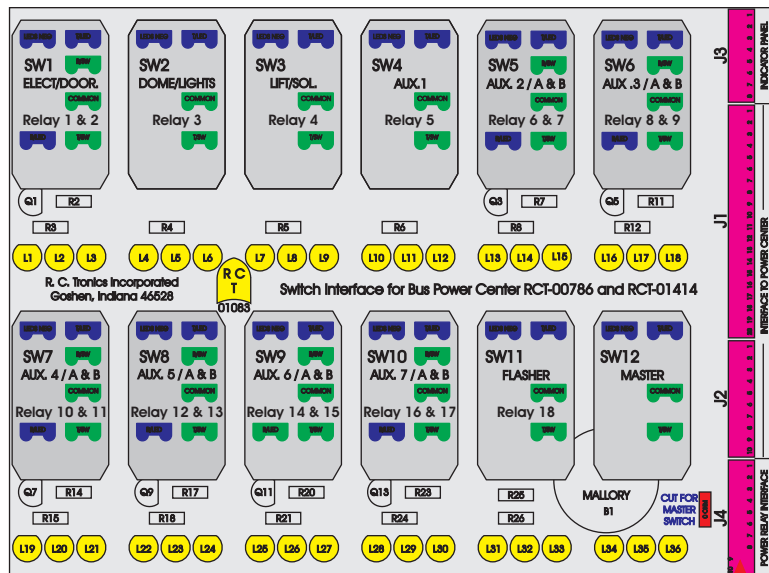

# R. C. Tronics Incorporated

2573 East Kercher Road  
Goshen, Indiana 46528  
Toll Free 1-866-457-7790

Phone 1-574-642-3857  
Fax 1-574-642-3858  
<http://www.rctronics.com>

## RCT-01631-0\_\_23, Relays 4A, 4B, 6A, 6B, 7B.

FAC-01631-00000

Amp Maten-Loc Three Pin Part Number 1-480700-0  
Flat Face Down. Red 6/A, Black 6/B & Violet 7/B  
Viewed with Ten Pin Tyco Connector Face Down.

Wire Nut Together  
Operates 4/A & 4/B.

Mate-N-Loc operates relays 6A, 6B & 7B with "IGNITION", on RCT-00786 or RCT-01414,  
Bus Power Center connects to J4 on RCT-01083, Dash Switch Center.  
Blue, Orange and White Operates 4A, 4B, with "IGNITION".