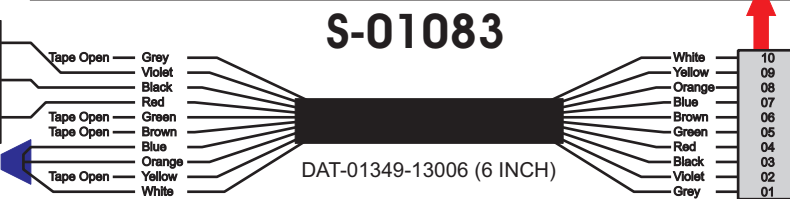

## RCT-01631-0\_\_23, Relays 4A, 4B, 6A, 6B, 7B.

FAC-01631-00000

Amp Maten-Loc Three Pin Part Number 1-480700-0  
Flat Face Down. Red 6/A, Black 6/B & Violet 7/B  
Viewed with Ten Pin Tyco Connector Face Down.

Wire Nut Together  
Operates 4/A & 4/B.

Mate-N-Loc operates relays 6A, 6B & 7B with "IGNITION", on RCT-00786 or RCT-01414,  
Bus Power Center connects to J4 on RCT-01083, Dash Switch Center.  
Blue, Orange and White Operates 4A, 4B, with "IGNITION".