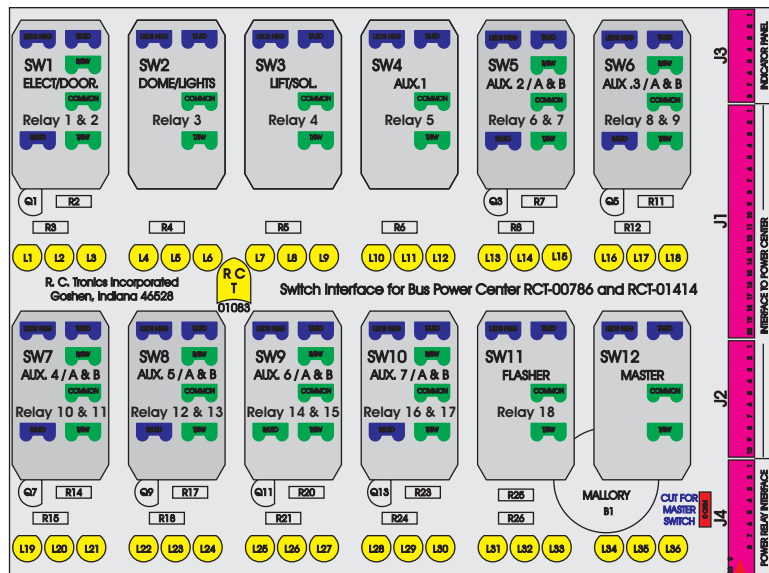

R. C. Tronics Incorporated

2573 East Kercher Road
Goshen, Indiana 46528
Toll Free 1-866-457-7790

Phone 1-574-642-3857
Fax 1-574-642-3858
<http://www.rctronics.com>

RCT-01631-0__24, Relays 4A, 4B, 6A, 6B, 7B.

FAC-01631-00000

S-01083

DAT-01349-13006 (6 INCH)

Amp Maten-Loc Three Pin Part Number 1-480700-0
Flat Face Down. Red 6/A, Black 6/B & Violet 7/B
Viewed with Ten Pin Tyco Connector Face Down.

Wire Nut Together
Operates 4/A & 4/B.

Mate-N-Loc operates relays 6A, 6B & 7B with "IGNITION", on RCT-00786 or RCT-01414,
Bus Power Center connects to J4 on RCT-01083, Dash Switch Center.
Blue, Orange and White Operates 4A, 4B, with "IGNITION".