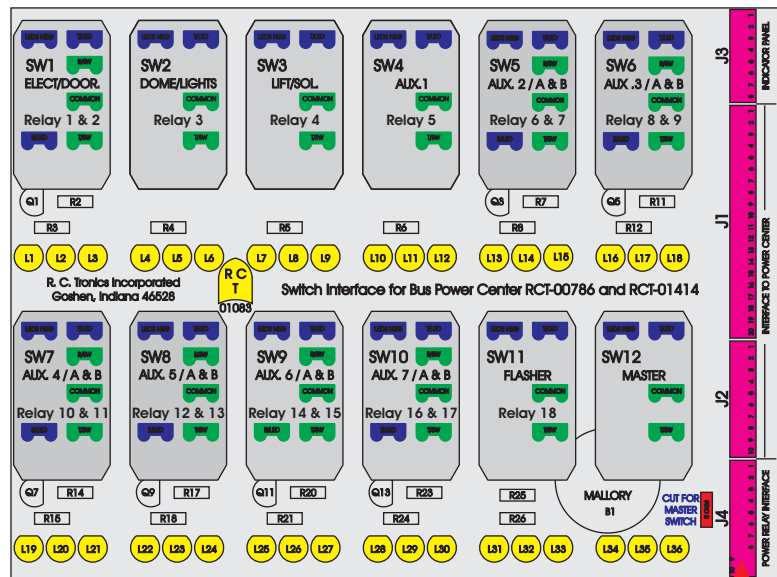

R. C. Tronics Incorporated

2573 East Kercher Road
Goshen, Indiana 46528
Toll Free 1-866-457-7790

Phone 1-574-642-3857
Fax 1-574-642-3858
<http://www.rctronics.com>

RCT-01631-0__25, Relays 4A, 4B, 6A, 6B, 7B.

FAC-01631-00000

Amp Maten-Loc Three Pin Part Number 1-480700-0
Flat Face Down. Red 6/A, Black 6/B & Violet 7/B
Viewed with Ten Pin Tyco Connector Face Down.

Wire Nut Together
Operates 4/A & 4/B.

S-01083

DAT-01349-13006 (6 INCH)

Mate-N-Loc operates relays 6A, 6B & 7B with "IGNITION", on RCT-00786 or RCT-01414,
Bus Power Center connects to J4 on RCT-01083, Dash Switch Center.
Blue, Orange and White Operates 4A, 4B, with "IGNITION".