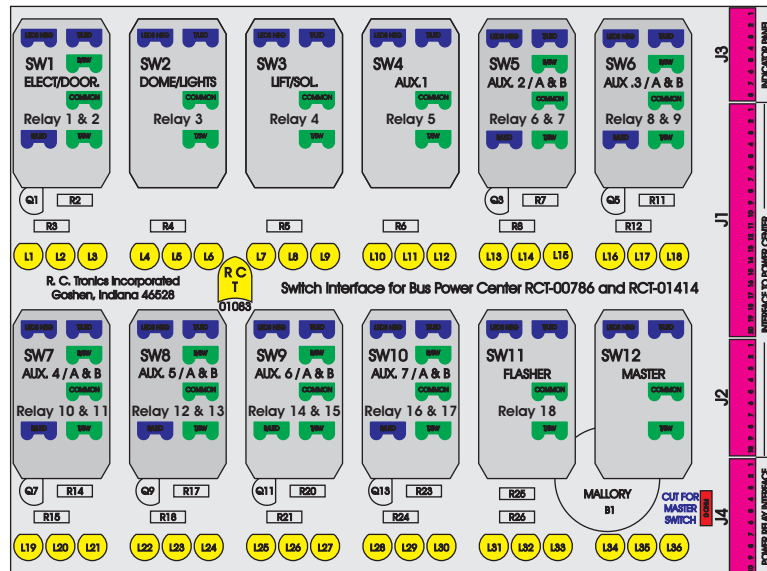

S-01083

Wire Nut Together
Operates 4/A & 4/B.