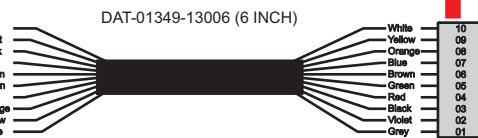

R. C. Tronics Incorporated

2573 East Kercher Road
Goshen, Indiana 46528
Toll Free 1-866-457-7790

Phone 1-574-642-3857
Fax 1-574-642-3858
<http://www.rctronics.com>

RCT-01631-0__26, Relays 4A, 4B, 5A, 5B, 6A, 6B.

FAC-01631-00000

S-01083

Wire Nut Together
Operates 4/A & 4/B.