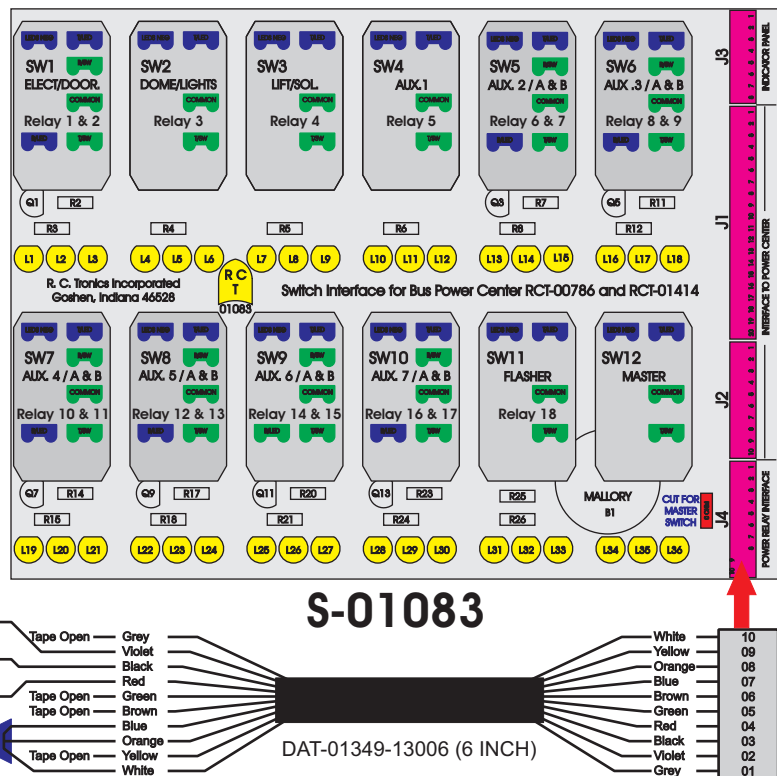

# R. C. Tronics Incorporated

2573 East Kercher Road  
Goshen, Indiana 46528  
Toll Free 1-866-457-7790

Phone 1-574-642-3857  
Fax 1-574-642-3858  
<http://www.rctronics.com>

## RCT-01631-0\_27, Relays 4A, 4B, 6A, 6B, 7B.

FAC-01631-00000

1-480700-0  
Pin Insert End  
Flat Face Down. Red 6/A, Black 6/B & Violet 7/B  
Viewed with Ten Pin Tyco Connector Face Down.

Wire Nut Together  
Operates 4/A & 4/B.

Mate-N-Loc operates relays 6A, 6B & 7B with "IGNITION", on RCT-00786 or RCT-01414,  
Bus Power Center connects to J4 on RCT-01083, Dash Switch Center.  
Blue, Orange and White Operates 4A, 4B, with "IGNITION".