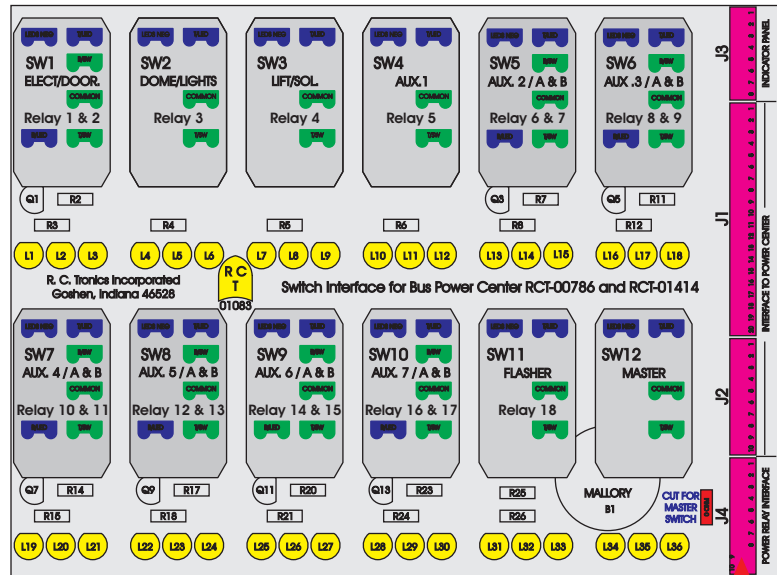

R. C. Tronics Incorporated

2573 East Kercher Road
Goshen, Indiana 46528
Toll Free 1-866-457-7790

Phone 1-574-642-3857
Fax 1-574-642-3858
<http://www.rctronics.com>

RCT-01631-0__28, Relays 4A, 4B, 6A, 6B, 7B.

FAC-01631-00000

Amp Maten-Loc Three Pin Part Number 1-480700-0
Flat Face Down. Red 6/A, Black 6/B & Violet 7/B
Viewed with Ten Pin Tyco Connector Face Down.

Wire Nut Together
Operates 4/A & 4/B.

S-01083

DAT-01349-13006 (6 INCH)

Mate-N-Loc operates relays 6A, 6B & 7B with "IGNITION", on RCT-00786 or RCT-01414,
Bus Power Center connects to J4 on RCT-01083, Dash Switch Center.
Blue, Orange and White Operates 4A, 4B, with "IGNITION".