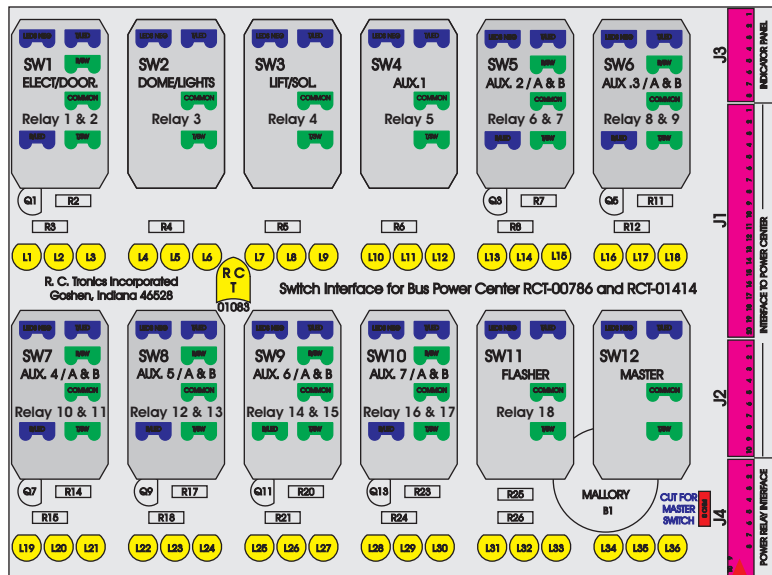

# R. C. Tronics Incorporated

2573 East Kercher Road  
Goshen, Indiana 46528  
Toll Free 1-866-457-7790

Phone 1-574-642-3857  
Fax 1-574-642-3858  
<http://www.rctronics.com>

## RCT-01631-0\_\_29, Relays 4A, 4B, 6A, 6B, 7B.

FAC-01631-00000

Amp Maten-Loc Three Pin Part Number 1-480700-0  
Flat Face Down. Red 6/A, Black 6/B & Violet 7/B  
Viewed with Ten Pin Tyco Connector Face Down.

Wire Nut Together  
Operates 4/A & 4/B.

S-01083

DAT-01349-13006 (6 INCH)

Mate-N-Loc operates relays 6A, 6B & 7B with "IGNITION", on RCT-00786 or RCT-01414,  
Bus Power Center connects to J4 on RCT-01083, Dash Switch Center.  
Blue, Orange and White Operates 4A, 4B, with "IGNITION".