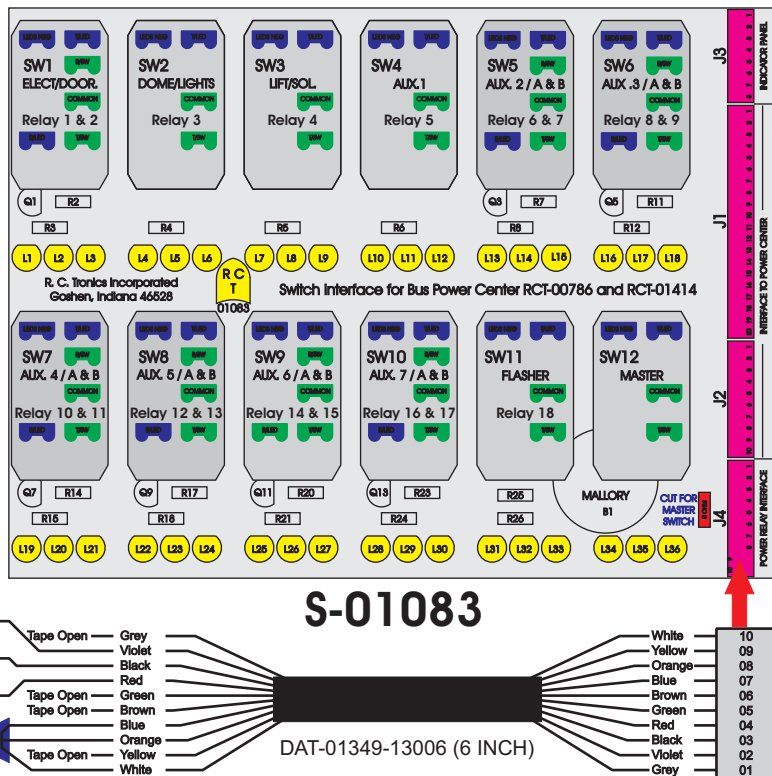

R. C. Tronics Incorporated

2573 East Kercher Road
Goshen, Indiana 46528
Toll Free 1-866-457-7790

Phone 1-574-642-3857
Fax 1-574-642-3858
<http://www.rctronics.com>

RCT-01631-0__30, Relays 4A, 4B, 6A, 6B, 7B.

FAC-01631-00000

1-480700-0
Pin Insert End
Flat Face Down. Red 6/A, Black 6/B & Violet 7/B
Viewed with Ten Pin Tyco Connector Face Down.

Wire Nut Together
Operates 4/A & 4/B.

Mate-N-Loc operates relays 6A, 6B & 7B with "IGNITION", on RCT-00786 or RCT-01414,
Bus Power Center connects to J4 on RCT-01083, Dash Switch Center.
Blue, Orange and White Operates 4A, 4B, with "IGNITION".