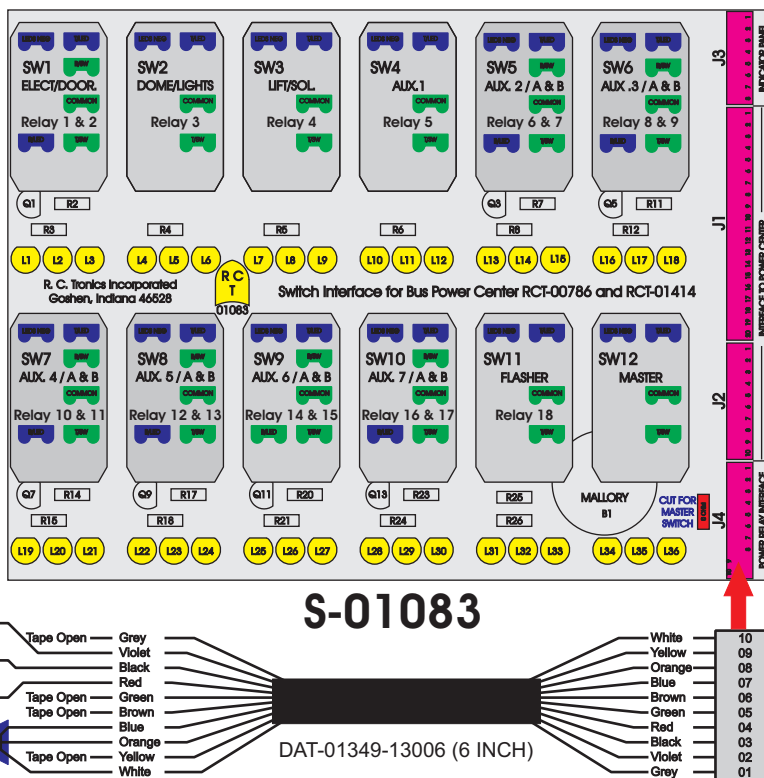

R. C. Tronics Incorporated

2573 East Kercher Road
Goshen, Indiana 46528
Toll Free 1-866-457-7790

Phone 1-574-642-3857
Fax 1-574-642-3858
<http://www.rctronics.com>

RCT-01631-0__31, Relays 4A, 4B, 6A, 6B, 7B.

FAC-01631-00000

1-480700-0
Pin Insert End
Flat Face Down. Red 6/A, Black 6/B & Violet 7/B
Viewed with Ten Pin Tyco Connector Face Down.

Wire Nut Together
Operates 4/A & 4/B.

Mate-N-Loc operates relays 6A, 6B & 7B with "IGNITION", on RCT-00786 or RCT-01414,
Bus Power Center connects to J4 on RCT-01083, Dash Switch Center.
Blue, Orange and White Operates 4A, 4B, with "IGNITION".