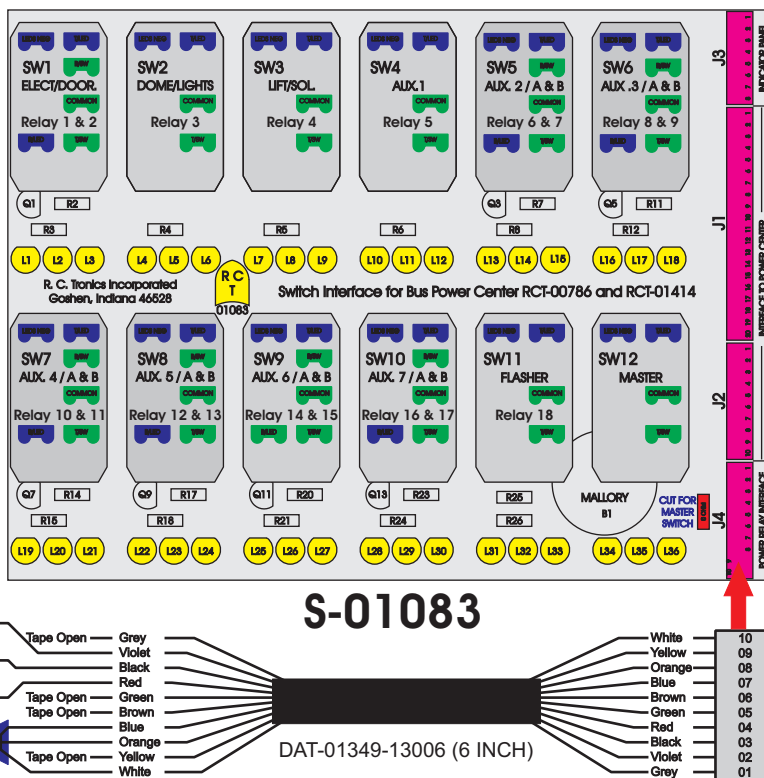

# R. C. Tronics Incorporated

2573 East Kercher Road  
Goshen, Indiana 46528  
Toll Free 1-866-457-7790

Phone 1-574-642-3857  
Fax 1-574-642-3858  
<http://www.rctronics.com>

## RCT-01631-0\_\_32, Relays 4A, 4B, 6A, 6B, 7B.

FAC-01631-00000

1-480700-0  
Pin Insert End  
Flat Face Down. Red 6/A, Black 6/B & Violet 7/B  
Viewed with Ten Pin Tyco Connector Face Down.

Wire Nut Together  
Operates 4/A & 4/B.

Mate-N-Loc operates relays 6A, 6B & 7B with "IGNITION", on RCT-00786 or RCT-01414,  
Bus Power Center connects to J4 on RCT-01083, Dash Switch Center.  
Blue, Orange and White Operates 4A, 4B, with "IGNITION".