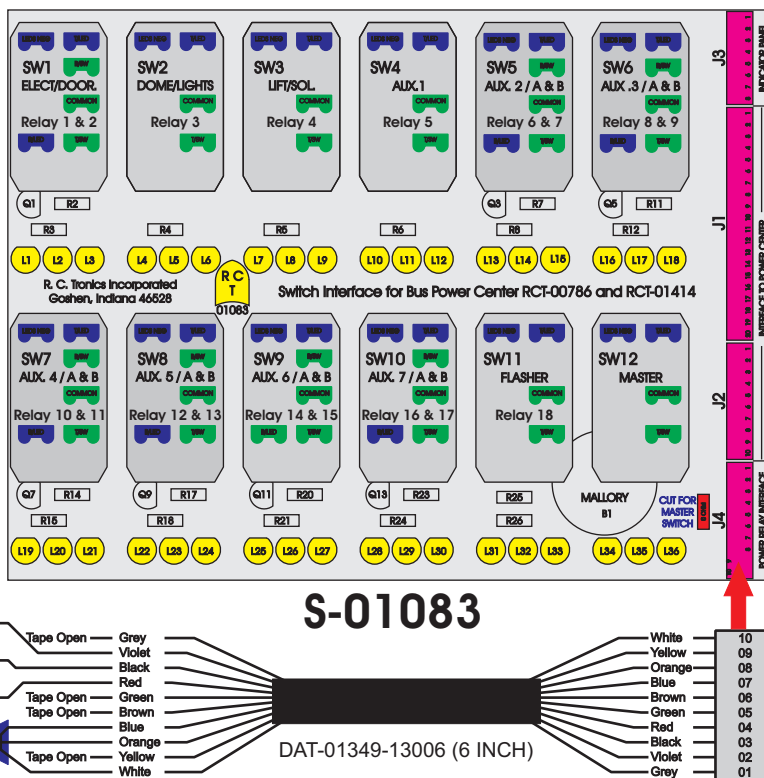

R. C. Tronics Incorporated

2573 East Kercher Road
Goshen, Indiana 46528
Toll Free 1-866-457-7790

Phone 1-574-642-3857
Fax 1-574-642-3858
<http://www.rctronics.com>

RCT-01631-0__33, Relays 4A, 4B, 6A, 6B, 7B.

FAC-01631-00000

Amp Maten-Loc Three Pin Part Number 1-480700-0
Flat Face Down. Red 6/A, Black 6/B & Violet 7/B
Viewed with Ten Pin Tyco Connector Face Down.

Wire Nut Together
Operates 4/A & 4/B.

Mate-N-Loc operates relays 6A, 6B & 7B with "IGNITION", on RCT-00786 or RCT-01414,
Bus Power Center connects to J4 on RCT-01083, Dash Switch Center.
Blue, Orange and White Operates 4A, 4B, with "IGNITION".