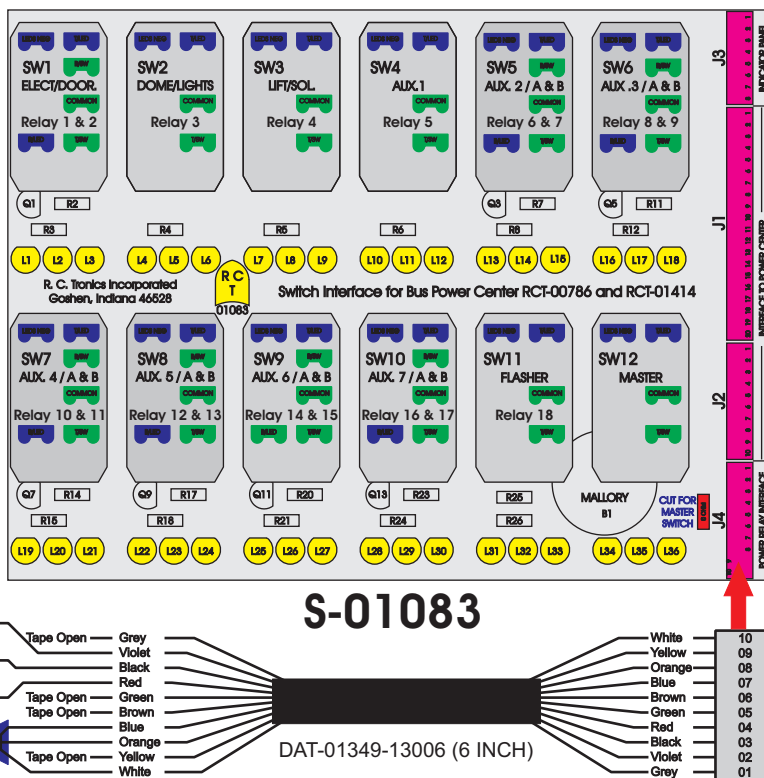

R. C. Tronics Incorporated

2573 East Kercher Road
Goshen, Indiana 46528
Toll Free 1-866-457-7790

Phone 1-574-642-3857
Fax 1-574-642-3858
<http://www.rctronics.com>

RCT-01631-0__34, Relays 4A, 4B, 6A, 6B, 7B.

FAC-01631-00000

1-480700-0
Pin Insert End
Flat Face Down. Red 6/A, Black 6/B & Violet 7/B
Viewed with Ten Pin Tyco Connector Face Down.

Wire Nut Together
Operates 4/A & 4/B.

Mate-N-Loc operates relays 6A, 6B & 7B with "IGNITION", on RCT-00786 or RCT-01414,
Bus Power Center connects to J4 on RCT-01083, Dash Switch Center.
Blue, Orange and White Operates 4A, 4B, with "IGNITION".