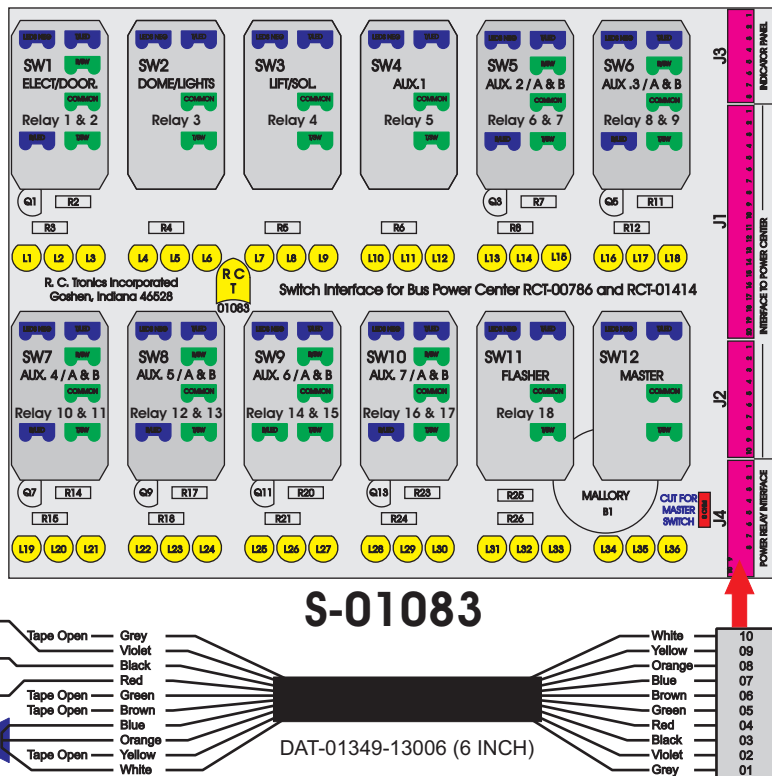

R. C. Tronics Incorporated

2573 East Kercher Road
Goshen, Indiana 46528
Toll Free 1-866-457-7790

Phone 1-574-642-3857
Fax 1-574-642-3858
<http://www.rctronics.com>

RCT-01631-0__35, Relays 4A, 4B, 6A, 6B, 7B.

FAC-01631-00000

1-480700-0
Pin Insert End
Amp Maten-Loc Three Pin Part Number 1-480700-0
Flat Face Down. Red 6/A, Black 6/B & Violet 7/B
Viewed with Ten Pin Tyco Connector Face Down.

Wire Nut Together
Operates 4/A & 4/B.

Mate-N-Loc operates relays 6A, 6B & 7B with "IGNITION", on RCT-00786 or RCT-01414,
Bus Power Center connects to J4 on RCT-01083, Dash Switch Center.
Blue, Orange and White Operates 4A, 4B, with "IGNITION".