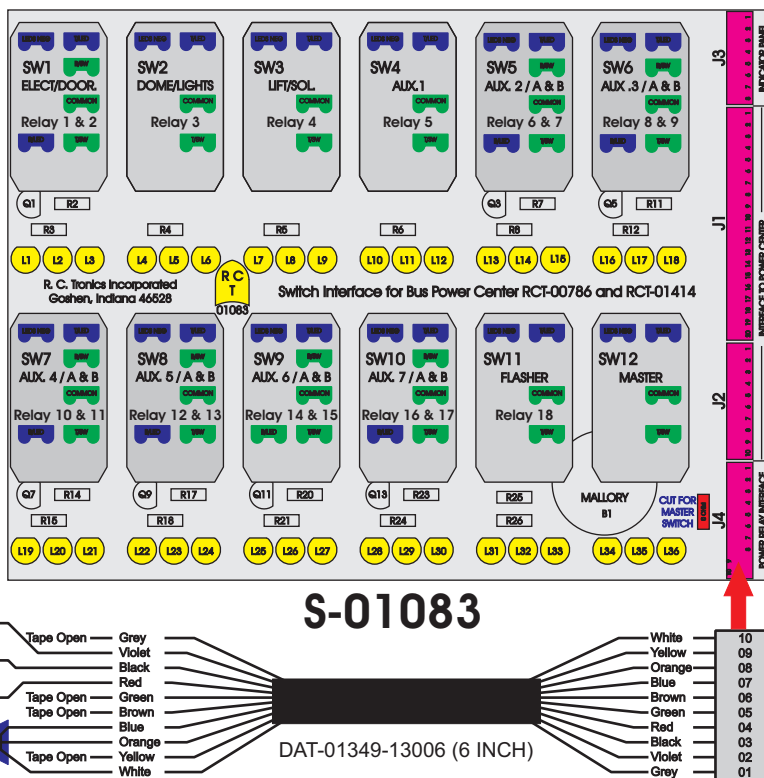

# R. C. Tronics Incorporated

2573 East Kercher Road  
Goshen, Indiana 46528  
Toll Free 1-866-457-7790

Phone 1-574-642-3857  
Fax 1-574-642-3858  
<http://www.rctronics.com>

## RCT-01631-0\_\_36, Relays 4A, 4B, 6A, 6B, 7B.

FAC-01631-00000

S-01083

DAT-01349-13006 (6 INCH)

Wire Nut Together Operates 4/A & 4/B.

Amp Maten-Loc Three Pin Part Number 1-480700-0  
Flat Face Down. Red 6/A, Black 6/B & Violet 7/B  
Viewed with Ten Pin Tyco Connector Face Down.

Mate-N-Loc operates relays 6A, 6B & 7B with "IGNITION", on RCT-00786 or RCT-01414,  
Bus Power Center connects to J4 on RCT-01083, Dash Switch Center.  
Blue, Orange and White Operates 4A, 4B, with "IGNITION".