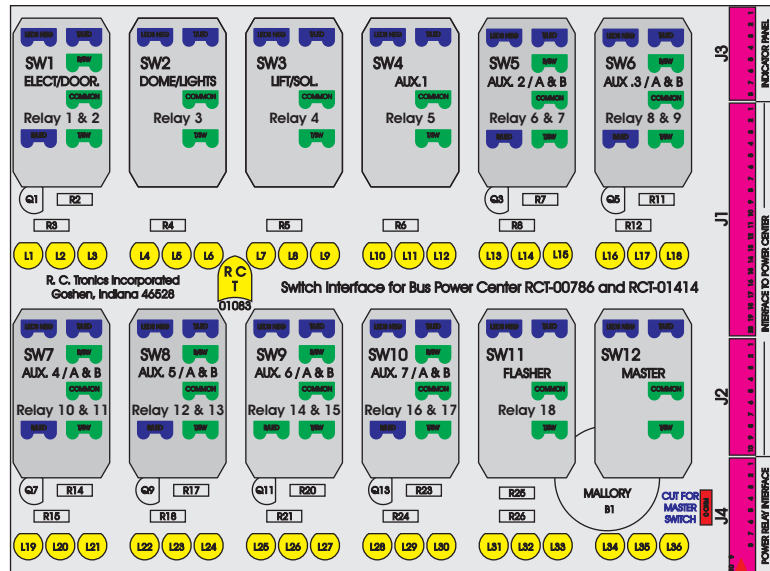

R. C. Tronics Incorporated

2573 East Kercher Road
Goshen, Indiana 46528
Toll Free 1-866-457-7790

Phone 1-574-642-3857
Fax 1-574-642-3858
<http://www.rctronics.com>

RCT-01631-0__37, Relays 4A, 4B, 6A, 6B, 7B.

FAC-01631-00000

Wire Nut Together Operates 4/A & 4/B.

S-01083

DAT-01349-13006 (6 INCH)

Amp Maten-Loc Three Pin Part Number 1-480700-0
Flat Face Down. Red 6/A, Black 6/B & Violet 7/B
Viewed with Ten Pin Tyco Connector Face Down.

Mate-N-Loc operates relays 6A, 6B & 7B with "IGNITION", on RCT-00786 or RCT-01414,
Bus Power Center connects to J4 on RCT-01083, Dash Switch Center.
Blue, Orange and White Operates 4A, 4B, with "IGNITION".