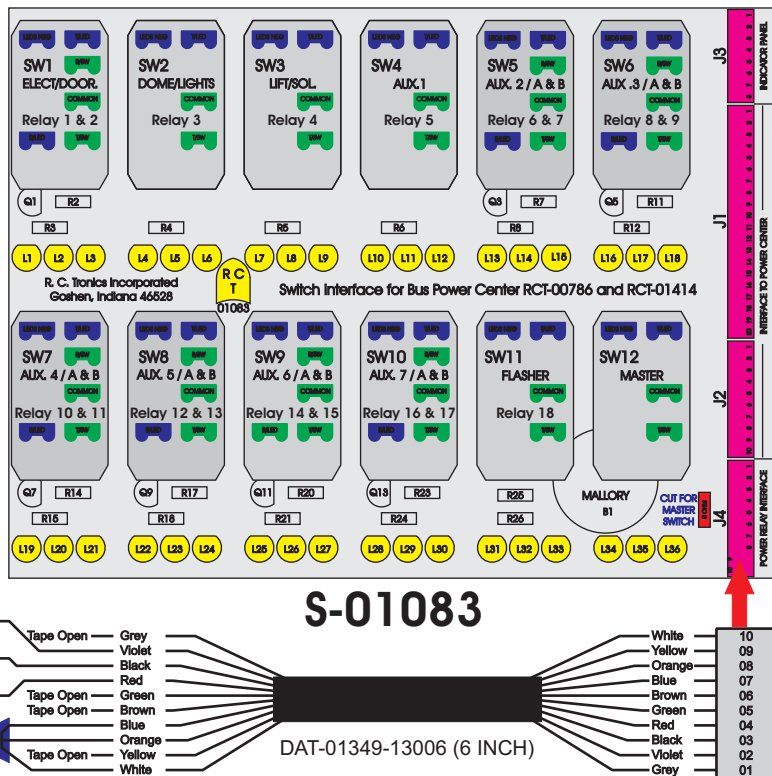

R. C. Tronics Incorporated

2573 East Kercher Road
Goshen, Indiana 46528
Toll Free 1-866-457-7790

Phone 1-574-642-3857
Fax 1-574-642-3858
<http://www.rctronics.com>

RCT-01631-0__38, Relays 4A, 4B, 6A, 6B, 7B.

FAC-01631-00000

1-480700-0
Pin Insert End
Flat Face Down. Red 6/A, Black 6/B & Violet 7/B
Viewed with Ten Pin Tyco Connector Face Down.

Wire Nut Together
Operates 4/A & 4/B.

Mate-N-Loc operates relays 6A, 6B & 7B with "IGNITION", on RCT-00786 or RCT-01414,
Bus Power Center connects to J4 on RCT-01083, Dash Switch Center.
Blue, Orange and White Operates 4A, 4B, with "IGNITION".