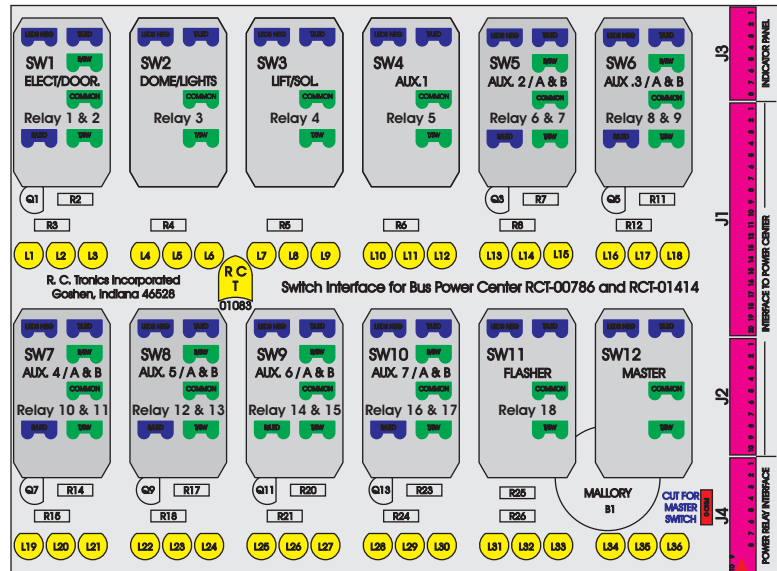

R. C. Tronics Incorporated

2573 East Kercher Road
Goshen, Indiana 46528
Toll Free 1-866-457-7790

Phone 1-574-642-3857
Fax 1-574-642-3858
<http://www.rctronics.com>

RCT-01631-0__39, Relays 4A, 4B, 6A, 6B, 7B.

FAC-01631-00000

S-01083

DAT-01349-13006 (6 INCH)

Amp Maten-Loc Three Pin Part Number 1-480700-0
Flat Face Down. Red 6/A, Black 6/B & Violet 7/B
Viewed with Ten Pin Tyco Connector Face Down.

Wire Nut Together
Operates 4/A & 4/B.

Mate-N-Loc operates relays 6A, 6B & 7B with "IGNITION", on RCT-00786 or RCT-01414,
Bus Power Center connects to J4 on RCT-01083, Dash Switch Center.
Blue, Orange and White Operates 4A, 4B, with "IGNITION".