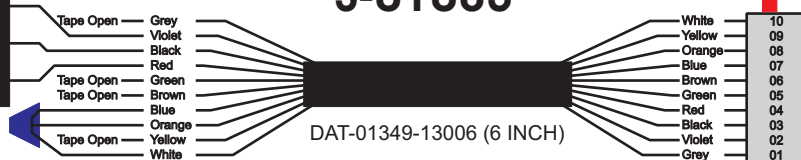

FAC-01631-00000

S-01083

Amp Maten-Loc Three Pin Part Number 1-480700-0
Flat Face Down. Red 6/A, Black 6/B & Violet 7/B
Viewed with Ten Pin Tyco Connector Face Down.

Wire Nut Together
Operates 4/A & 4/B.

Mate-N-Loc operates relays 6A, 6B & 7B with "IGNITION", on RCT-00786 or RCT-01414,
Bus Power Center connects to J4 on RCT-01083, Dash Switch Center.
Blue, Orange and White Operates 4A, 4B, with "IGNITION".