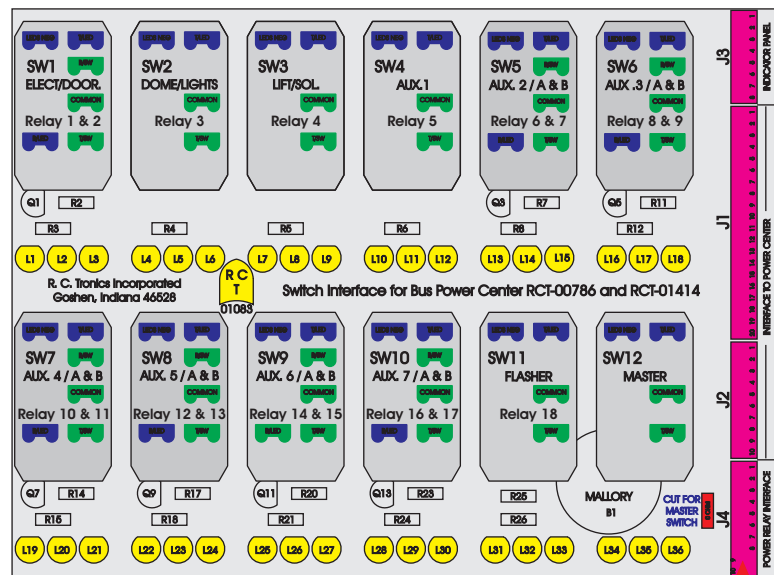

R. C. Tronics Incorporated

2573 East Kercher Road
Goshen, Indiana 46528
Toll Free 1-866-457-7790

Phone 1-574-642-3857
Fax 1-574-642-3858
http://www.rctronics.com

RCT-01631-0__40, Relays 4A, 4B, 6A, 6B, 7B.

FAC-01631-00000

S-01083

Amp Maten-Loc Three Pin Part Number 1-480700-0
Flat Face Down. Red 6/A, Black 6/B & Violet 7/B
Viewed with Ten Pin Tyco Connector Face Down.

Wire Nut Together
Operates 4/A & 4/B.

Mate-N-Loc operates relays 6A, 6B & 7B with "IGNITION", on RCT-00786 or RCT-01414,
Bus Power Center connects to J4 on RCT-01083, Dash Switch Center.
Blue, Orange and White Operates 4A, 4B, with "IGNITION".