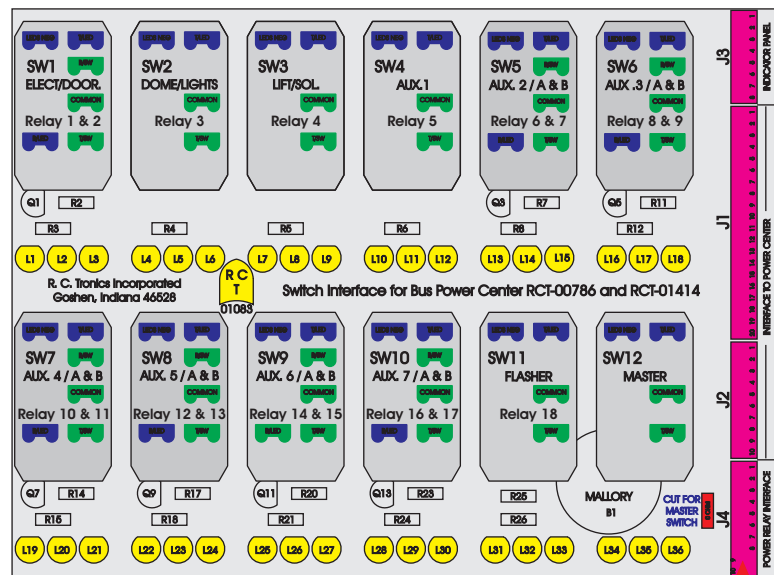

R. C. Tronics Incorporated

2573 East Kercher Road
Goshen, Indiana 46528
Toll Free 1-866-457-7790

Phone 1-574-642-3857
Fax 1-574-642-3858
http://www.rctronics.com

RCT-01631-0__41, Relays 4A, 4B, 6A, 6B, 7B.

FAC-01631-00000

Tape Open Grey
Tape Open Violet
Tape Open Black
Tape Open Red
Tape Open Green
Tape Open Brown
Tape Open Blue
Tape Open Orange
Tape Open Yellow
Tape Open White

Wire Nut Together
Operates 4/A & 4/B.

S-01083

DAT-01349-13006 (6 INCH)

White 10
Yellow 09
Orange 08
Blue 07
Brown 06
Green 05
Red 04
Black 03
Violet 02
Grey 01

Amp Maten-Loc Three Pin Part Number 1-480700-0
Flat Face Down. Red 6/A, Black 6/B & Violet 7/B
Viewed with Ten Pin Tyco Connector Face Down.

Mate-N-Loc operates relays 6A, 6B & 7B with "IGNITION", on RCT-00786 or RCT-01414,
Bus Power Center connects to J4 on RCT-01083, Dash Switch Center.
Blue, Orange and White Operates 4A, 4B, with "IGNITION".