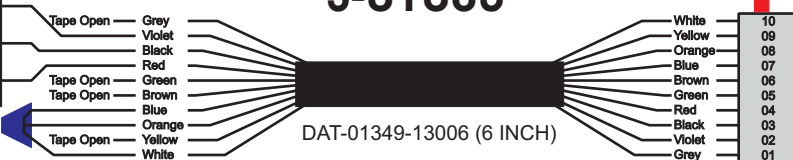

## RCT-01631-0\_\_42, Relays 4A, 4B, 6A, 6B, 7B.

FAC-01631-00000

S-01083

Amp Maten-Loc Three Pin Part Number 1-480700-0  
Flat Face Down. Red 6/A, Black 6/B & Violet 7/B  
Viewed with Ten Pin Tyco Connector Face Down.

Wire Nut Together  
Operates 4/A & 4/B.

Mate-N-Loc operates relays 6A, 6B & 7B with "IGNITION", on RCT-00786 or RCT-01414,  
Bus Power Center connects to J4 on RCT-01083, Dash Switch Center.  
Blue, Orange and White Operates 4A, 4B, with "IGNITION".