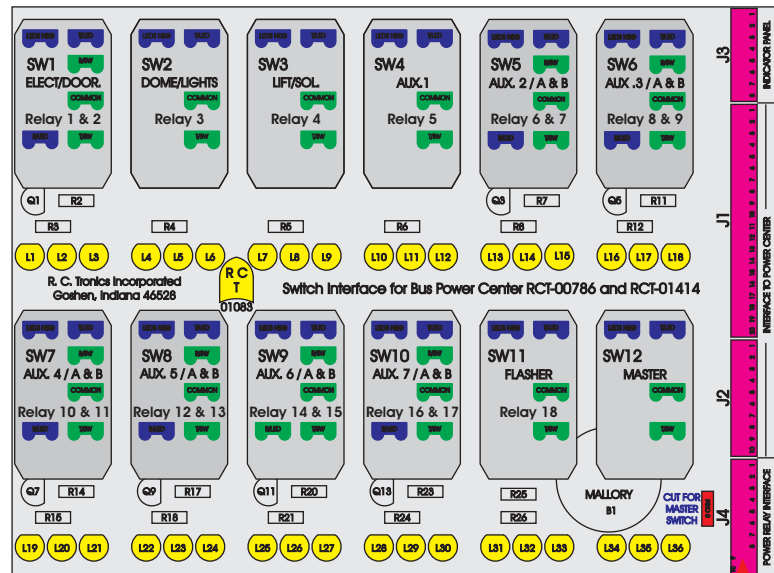

# R. C. Tronics Incorporated

2573 East Kercher Road  
Goshen, Indiana 46528  
Toll Free 1-866-457-7790

Phone 1-574-642-3857  
Fax 1-574-642-3858  
http://www.rctronics.com

## RCT-01631-0\_\_42, Relays 4A, 4B, 6A, 6B, 7B.

FAC-01631-00000

S-01083

Amp Maten-Loc Three Pin Part Number 1-480700-0  
Flat Face Down. Red 6/A, Black 6/B & Violet 7/B  
Viewed with Ten Pin Tyco Connector Face Down.

Wire Nut Together  
Operates 4/A & 4/B.

Mate-N-Loc operates relays 6A, 6B & 7B with "IGNITION", on RCT-00786 or RCT-01414,  
Bus Power Center connects to J4 on RCT-01083, Dash Switch Center.  
Blue, Orange and White Operates 4A, 4B, with "IGNITION".