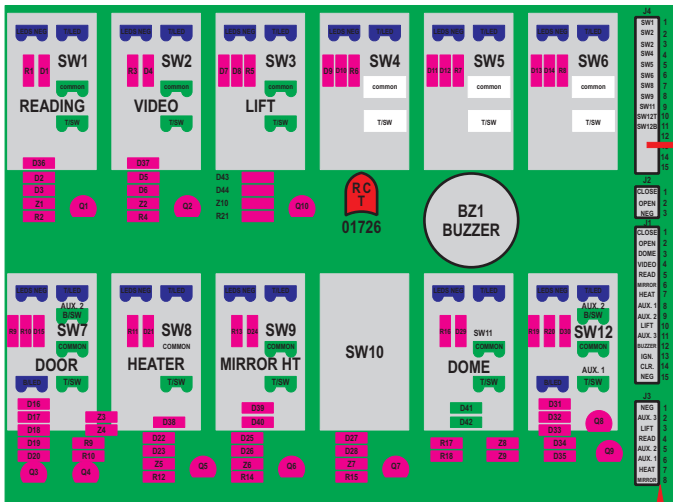

FAC-01669-00000

Mate-N-Loc Connector, 2 Pin Part Number 1-480698-0 (Flat Face Down)

Tyco Connector Operates Relays 5A & 5B on RCT-00786 or RCT-01414, Bus Power Center from J3 on RCT-00948, Dash Switch Center. Black & Red Operates 7A & 7B when taken to an external ground, with "IGNITION".

Mate-N-Loc Connector Operates Aux. 1 & Aux. 2 on RCT-01490 or RCT-01507 from J3 on RCT-01492 or RCT-01493. Black & Red Operates Aux.3 with "IGNITION".