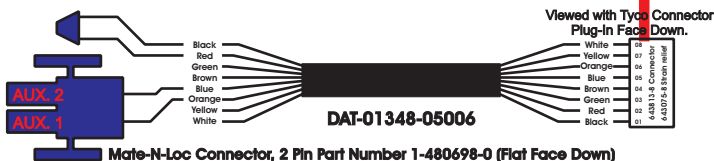

FAC-01669-00000

Mate-N-Loc Connector, 2 Pin Part Number 1-480698-0 (Flat Face Down)

Tyco Connector Operates Relays 5A & 5B on RCT-00786 or RCT-01414, Bus Power Center from J3 on RCT-00948, Dash Switch Center. Black & Red Operates 7A & 7B when taken to an external ground, with "IGNITION".

Mate-N-Loc Connector Operates Aux. 1 & Aux. 2 on RCT-01490 or RCT-01507 from J3 on RCT-01492 or RCT-01493. Black & Red Operates Aux.3 with "IGNITION".