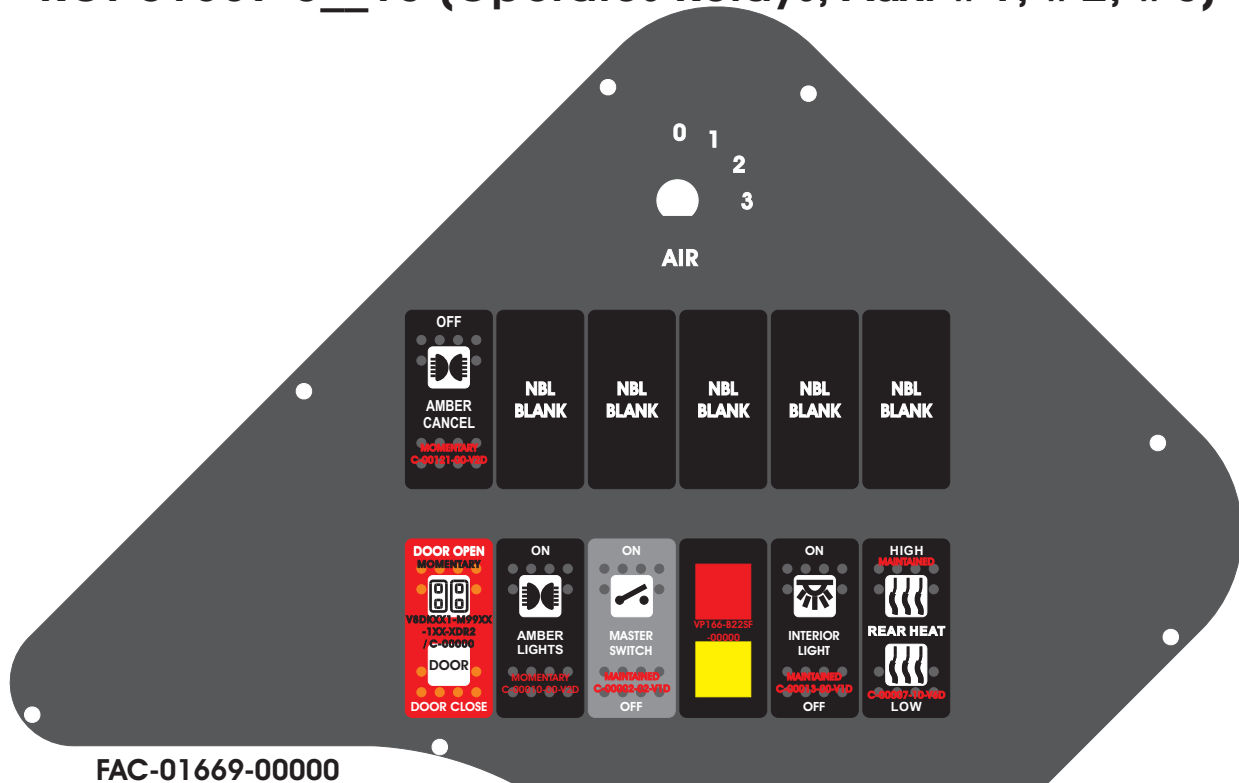

# R. C. Tronics Incorporated

2573 East Kercher Road  
Goshen, Indiana 46528  
Toll Free 1-866-457-7790

Phone 1-574-642-3857  
Fax 1-574-642-3858  
<http://www.rctronics.com>

RCT-01669-0\_\_13 (Operates Relays, Aux. #1, #2, #3)

FAC-01669-00000

Mate-N-Loc Connector, 2 Pin Part Number 1-480698-0 (Flat Face Down)

Tyco Connector Operates Relays 5A & 5B on RCT-00786 or RCT-01414, Bus Power Center from J3 on RCT-00948, Dash Switch Center. Black & Red Operates 7A & 7B when taken to an external ground, with "IGNITION".

Mate-N-Loc Connector Operates Aux. 1 & Aux. 2 on RCT-01490 or RCT-01507 from J3 on RCT-01492 or RCT-01493. Black & Red Operates Aux.3 with "IGNITION".