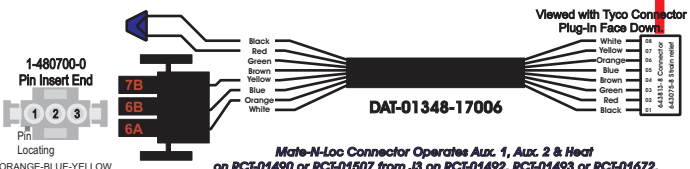

R. C. Tronics Incorporated

2573 East Kercher Road
Goshen, Indiana 46528
Toll Free 1-866-457-7790

Phone 1-574-642-3857
Fax 1-574-642-3858
<http://www.rctronics.com>

RCT-01669-0__15 (Operates Relays, Aux. #1, #2, #3)

FAC-01669-00000

Mate-N-Loc Connector Operates Aux. 1, Aux. 2 & Heat on RCT-01490 or RCT-01507 from JS on RCT-01492, RCT-01493 or RCT-01672. Black & Red Operates Aux.3 with "Ignition".

Mate-N-Loc Connector, (Flat Face Down)
3 Pin Part Number 1-480700-0
Tyco Pin Number 350570-1