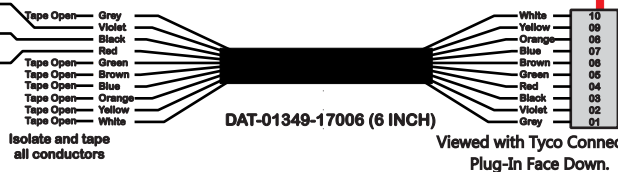

DAT-01349-17006 (6 INCH)

Viewed with Tyco Connector
Plug-In Face Down.