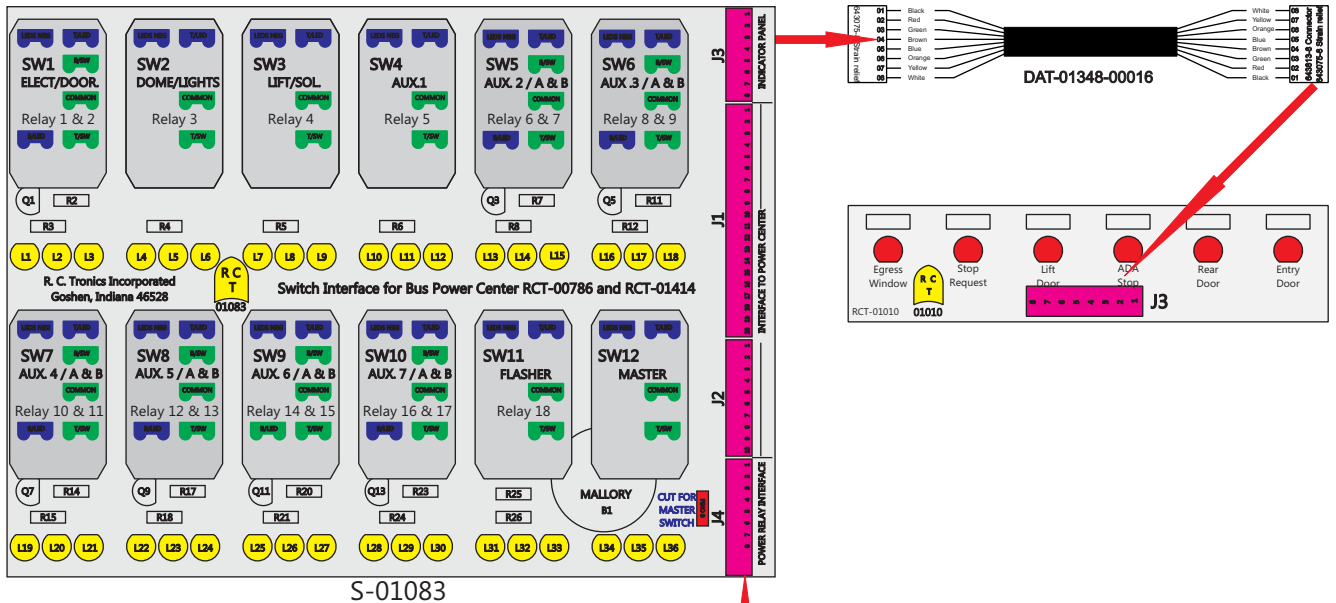

S-01083

Mate-N-Loc operates relays 6A, 6B & 7B with "IGNITION", on RCT-01720
Bus Power Center connects to J4 on RCT-01083, Dash Switch Center.