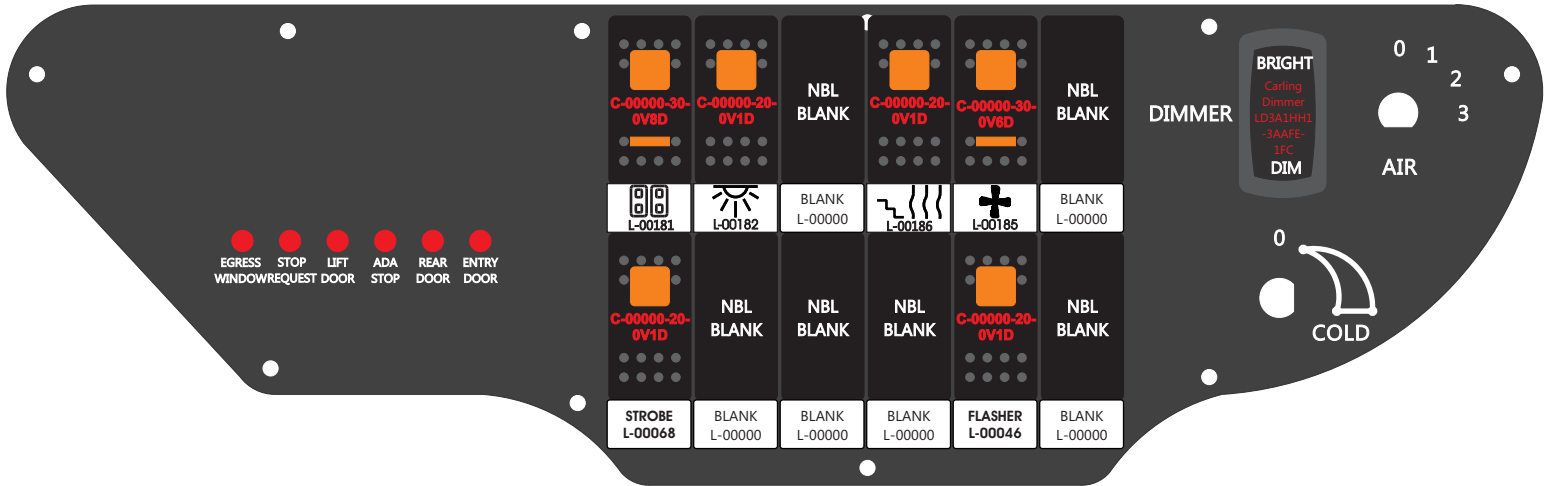

R. C. Tronics Incorporated

2573 East Kercher Road
Goshen, Indiana 46528
Toll Free 1-866-457-7790

Phone 1-574-642-3857
Fax 1-574-642-3858
<http://www.rctronics.com>

RCT-01720-0__01, Relays 4A, 4B, 5A, 5B, 6A, 6B.

FAC-01720-0000