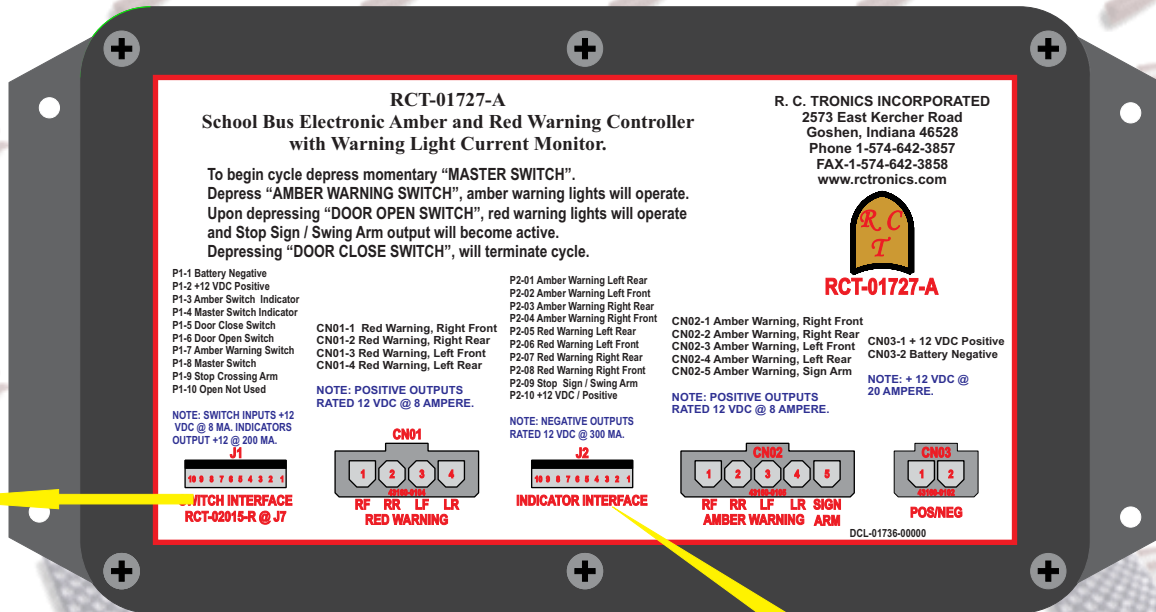

R. C. Tronics Incorporated

2573 East Kercher Road
Goshen, Indiana 46528
Toll Free 1-866-457-7790

Phone 1-574-642-3857
Fax 1-574-642-3858
<http://www.rctronics.com>

RCT-01727-A

SCHOOL BUS ELECTRONIC AMBER & RED WARNING CONTROLLER WITH WARNING LIGHT CURRENT MONITOR.

RCT-01729-00000 Indicator Panel,
Use With RCT-01727-A Only.

To Monitor Brake, Turn and Back-Up lights requires RCT-01725 and Indicator Panel RCT-01729-00001.

Sequence of Operation:

- Momentarily depressing, "MASTER" switch will arm system.
- Momentarily depressing, "AMBER WARN" switch will begin operating of the amber warning lights.
- Momentarily inputting to P1-6, "DOOR OPEN" will switch to red warning lights from amber warning lights and output +12 VDC @ CN02-5, "SIGN ARM"
- Momentarily inputting to P1-5, "DOOR CLOSE" will terminate cycle.