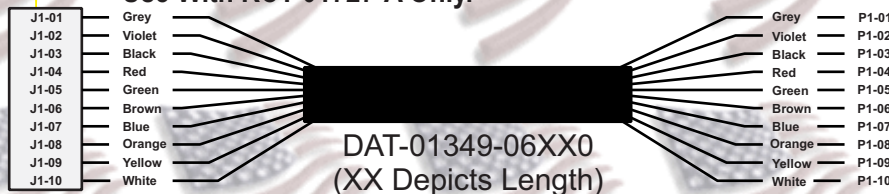

R. C. Tronics Incorporated

2573 East Kercher Road
Goshen, Indiana 46528
Toll Free 1-866-457-7790

Phone 1-574-642-3857
Fax 1-574-642-3858
<http://www.rctronics.com>

RCT-01727-A

SCHOOL BUS ELECTRONIC AMBER & RED WARNING CONTROLLER WITH WARNING LIGHT CURRENT MONITOR.

RCT-01729-00000 Indicator Panel,
Use With RCT-01727-A Only.

To Monitor Brake, Turn and Back-Up lights requires RCT-01725 and Indicator Panel RCT-01729-00001.

Sequence of Operation:

- Momentarily depressing, "MASTER" switch will arm system.
- Momentarily depressing, "AMBER WARN" switch will begin operating of the amber warning lights.
- Momentarily inputting to P1-6, "DOOR OPEN" will switch to red warning lights from amber warning lights and output +12 VDC @ CN02-5, "SIGN ARM"
- Momentarily inputting to P1-5, "DOOR CLOSE" will terminate cycle.