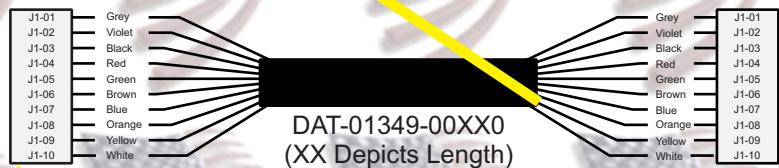

R. C. Tronics Incorporated

2573 East Kercher Road
Goshen, Indiana 46528
Toll Free 1-866-457-7790

Phone 1-574-642-3857
Fax 1-574-642-3858
<http://www.rctronics.com>

RCT-01727-A

SCHOOL BUS ELECTRONIC AMBER & RED WARNING CONTROLLER WITH WARNING LIGHT CURRENT MONITOR.

RCT-01729-00000 Indicator Panel,
Use With RCT-01727-A Only.

To Monitor Brake, Turn and Back-Up lights requires RCT-01725 and Indicator Panel RCT-01729-00001.

Sequence of Operation:

- Momentarily depressing, "MASTER" switch will arm system.
- Momentarily depressing, "AMBER WARN" switch will begin operating of the amber warning lights.
- Momentarily inputting to P1-6, "DOOR OPEN" will switch to red warning lights from amber warning lights and output +12 VDC @ CN02-5, "SIGN ARM"
- Momentarily inputting to P1-5, "DOOR CLOSE" will terminate cycle.