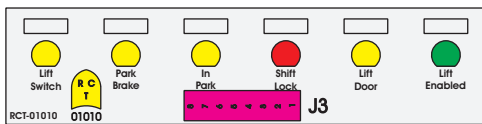

FAC-01732-00000

Connects to J2 of BPC
RCT-01507.
Order Separately
DAT-01348-00XX0

Tyco Connector Operates Relays 5A & 5B on RCT-00786 or RCT-01414, Bus Power Center from J3 on RCT-00948, Dash Switch Center. Black & Red Operates 7A & 7B when taken to an external ground, with "IGNITION".

Mate-N-Loc Connector Operates Aux. 1 & Aux. 2 on RCT-01490 or RCT-01507 from J3 on RCT-01492 or RCT-01493. Black & Red Operates Aux.3 with "Ignition".