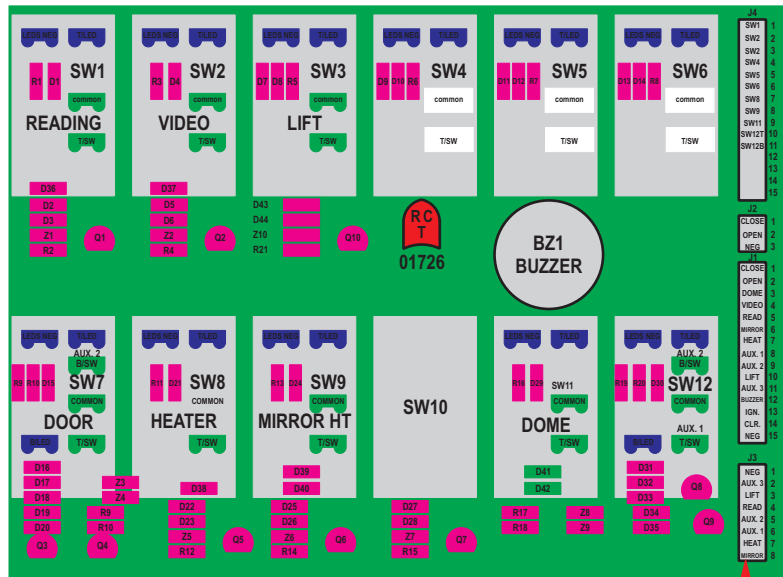

FAC-01732-00000

Connects to J2 of BPC
RCT-01507.
Order Separately
DAT-01348-00XX0

Tyco Connector Operates Relays 5A & 5B on RCT-00786 or RCT-01414, Bus Power Center from J3 on RCT-00948, Dash Switch Center. Black & Red Operates 7A & 7B when taken to an external ground, with "IGNITION".

Mate-N-Loc Connector Operates Aux. 1 & Aux. 2 on RCT-01490 or RCT-01507 from J3 on RCT-01492 or RCT-01493. Black & Red Operates Aux.3 with "Ignition".