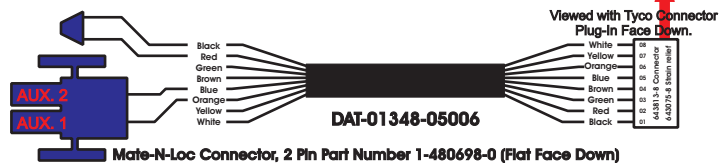

FAC-01732-00000

Connects to J2 of BPC
RCT-01507.
Order Separately
DAT-01348-00XX0

Tyco Connector Operates Relays 5A & 5B on RCT-00786 or RCT-01414, Bus Power Center from J3 on RCT-00948, Dash Switch Center. Black & Red Operates 7A & 7B when taken to an external ground, with "IGNITION".

Mate-N-Loc Connector Operates Aux. 1 & Aux. 2 on RCT-01490 or RCT-01507 from J3 on RCT-01492 or RCT-01493. Black & Red Operates Aux.3 with "Ignition".