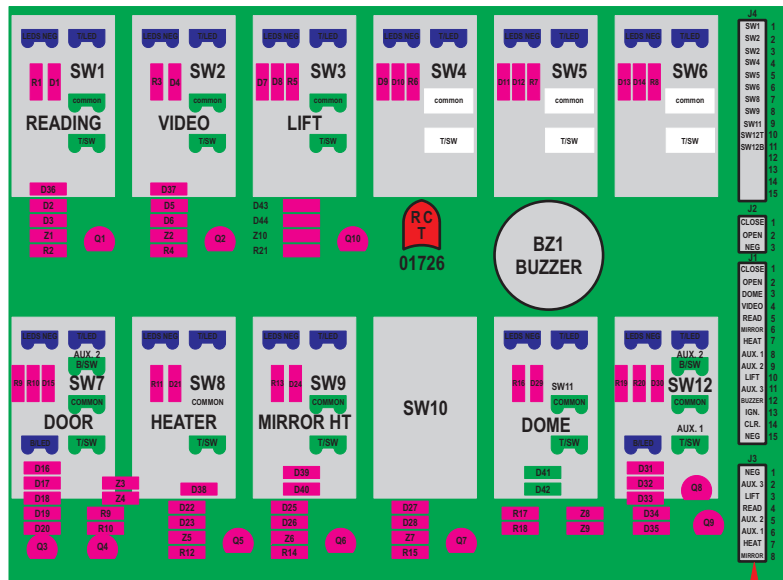

FAC-01732-00000

Connects to J2 of BPC
RCT-01507.
Order Separately
DAT-01348-00XX0

Tyco Connector Operates Relays 5A & 5B on RCT-00786 or RCT-01414, Bus Power Center from J3 on RCT-00948, Dash Switch Center. Black & Red Operates 7A & 7B when taken to an external ground, with "IGNITION".

Mate-N-Loc Connector Operates Aux. 1 & Aux. 2 on RCT-01490 or RCT-01507 from J3 on RCT-01492 or RCT-01493. Black & Red Operates Aux.3 with "Ignition".