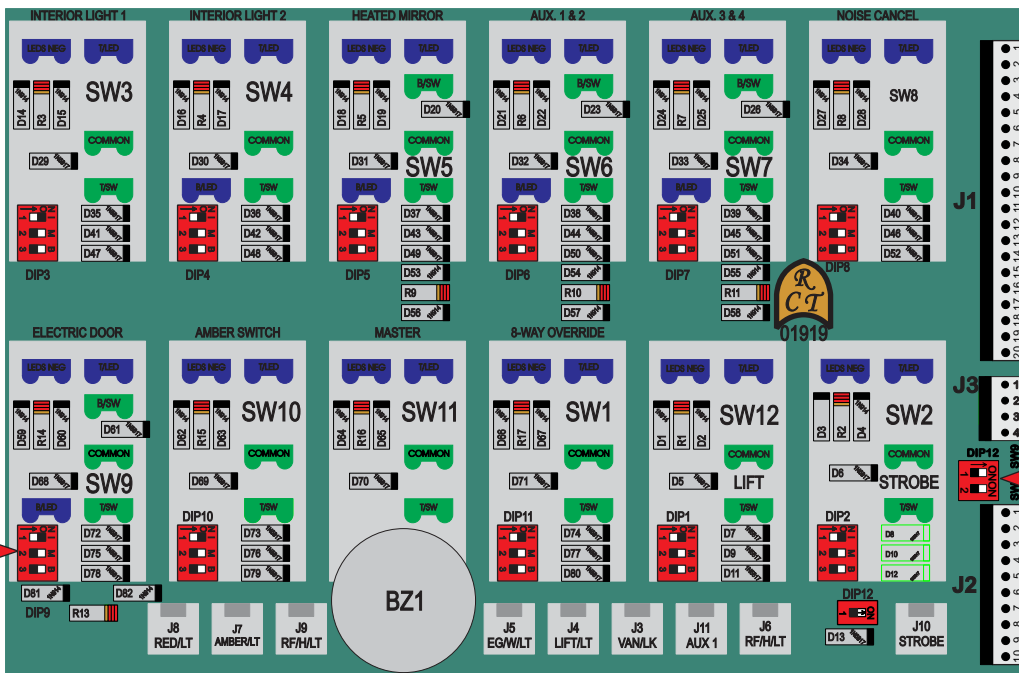

R. C. Tronics Incorporated

2573 East Kercher Road
Goshen, Indiana 46528
Toll Free 1-866-457-7790

Phone 1-574-642-3857
Fax 1-574-642-3858
<http://www.rctronics.com>

RCT-01923-0__00

add TCLIP 1/2 to back of all indicators

Dip Switch 1 - Ignition Hot
Dip Switch 2 - Master Switch Hot
Dip Switch 3 - Battery Hot

If Door Switch Present
Set Dip 1 - Off
Set Dip 2 - Off
Set Dip 3 - On

When Crossing Arm Cancel
in Switch Position 5
Set Dip 1 - Off
Set Dip 2 - On