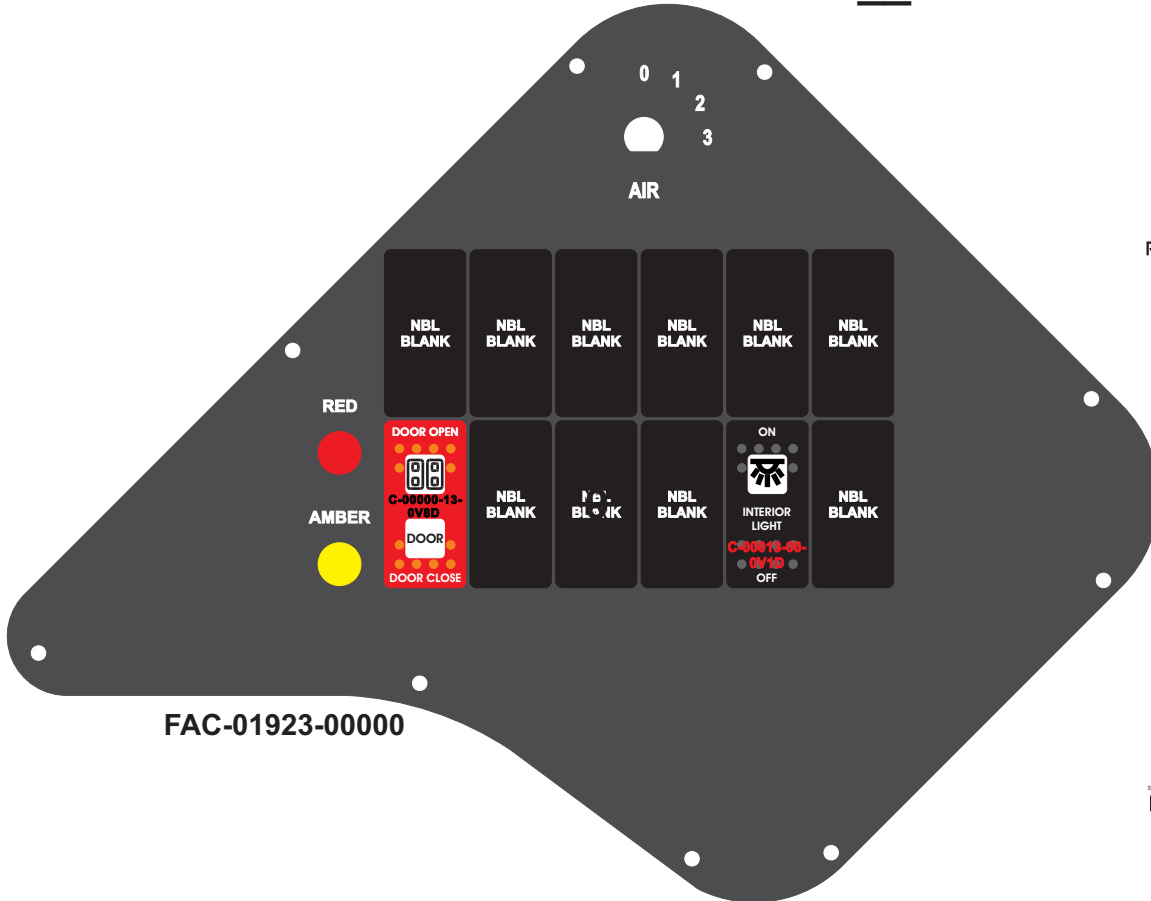

R. C. Tronics Incorporated

2573 East Kercher Road
Goshen, Indiana 46528
Toll Free 1-866-457-7790

Phone 1-574-642-3857
Fax 1-574-642-3858
<http://www.rctronics.com>

RCT-01923-0__00

add TCLIP 1/2 to back of all indicators

Dip Switch 1 - Ignition Hot
Dip Switch 2 - Master Switch Hot
Dip Switch 3 - Battery Hot

If Door Switch Present
Set Dip 1 - Off
Set Dip 2 - Off
Set Dip 3 - On

When Crossing Arm Cancel
in Switch Position 5
Set Dip 1 - Off
Set Dip 2 - On