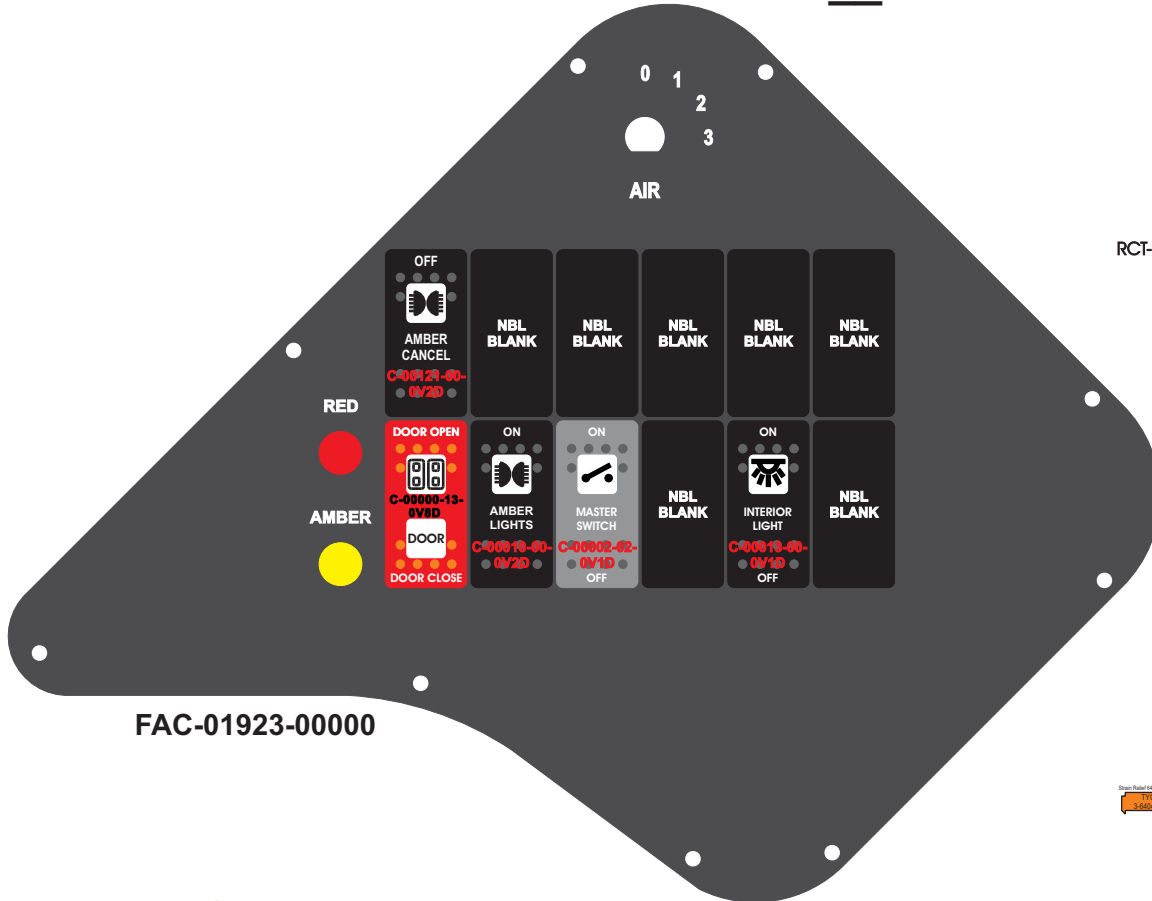

R. C. Tronics Incorporated

2573 East Kercher Road
Goshen, Indiana 46528
Toll Free 1-866-457-7790

Phone 1-574-642-3857
Fax 1-574-642-3858
<http://www.rctronics.com>

RCT-01923-0__02

add TCLIP 1/2 to
back of all indicators

Dip Switch 1 - Ignition Hot
Dip Switch 2 - Master Switch Hot
Dip Switch 3 - Battery Hot

If Door Switch Present
Set Dip 1 - Off
Set Dip 2 - Off
Set Dip 3 - On

When Crossing Arm Cancel
in Switch Position 5
Set Dip 1 - Off
Set Dip 2 - On