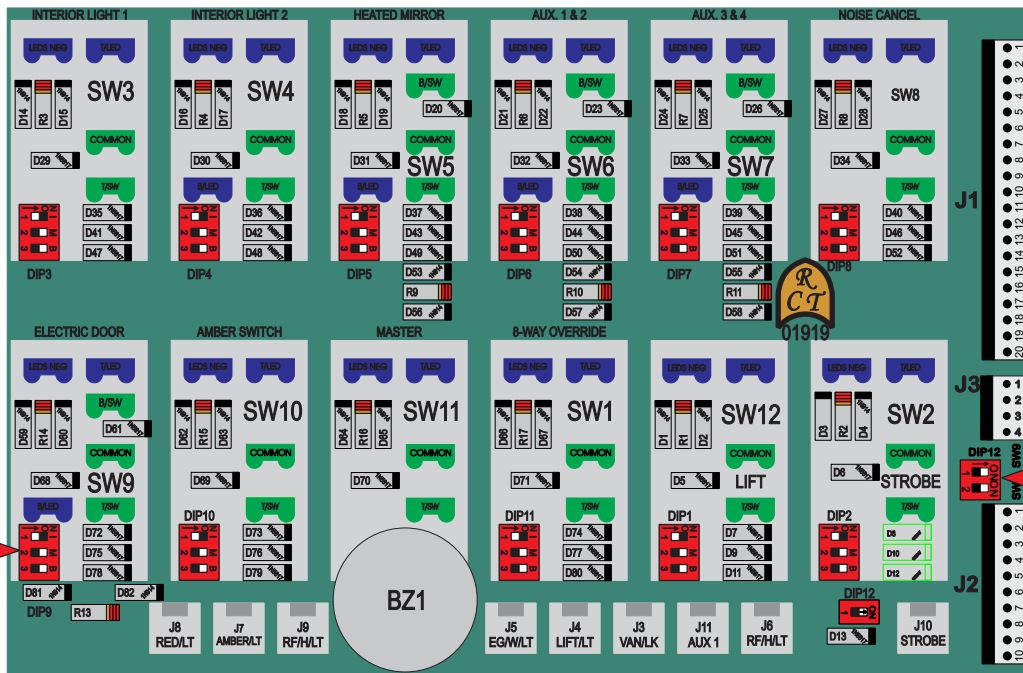

R. C. Tronics Incorporated

2573 East Kercher Road
Goshen, Indiana 46528
Toll Free 1-866-457-7790

Phone 1-574-642-3857
Fax 1-574-642-3858
<http://www.rctronics.com>

RCT-01923-0__02

add TCLIP 1/2 to
back of all indicators

Dip Switch 1 - Ignition Hot
Dip Switch 2 - Master Switch Hot
Dip Switch 3 - Battery Hot

If Door Switch Present
Set Dip 1 - Off
Set Dip 2 - Off
Set Dip 3 - On

When Crossing Arm Cancel
in Switch Position 5
Set Dip 1 - Off
Set Dip 2 - On