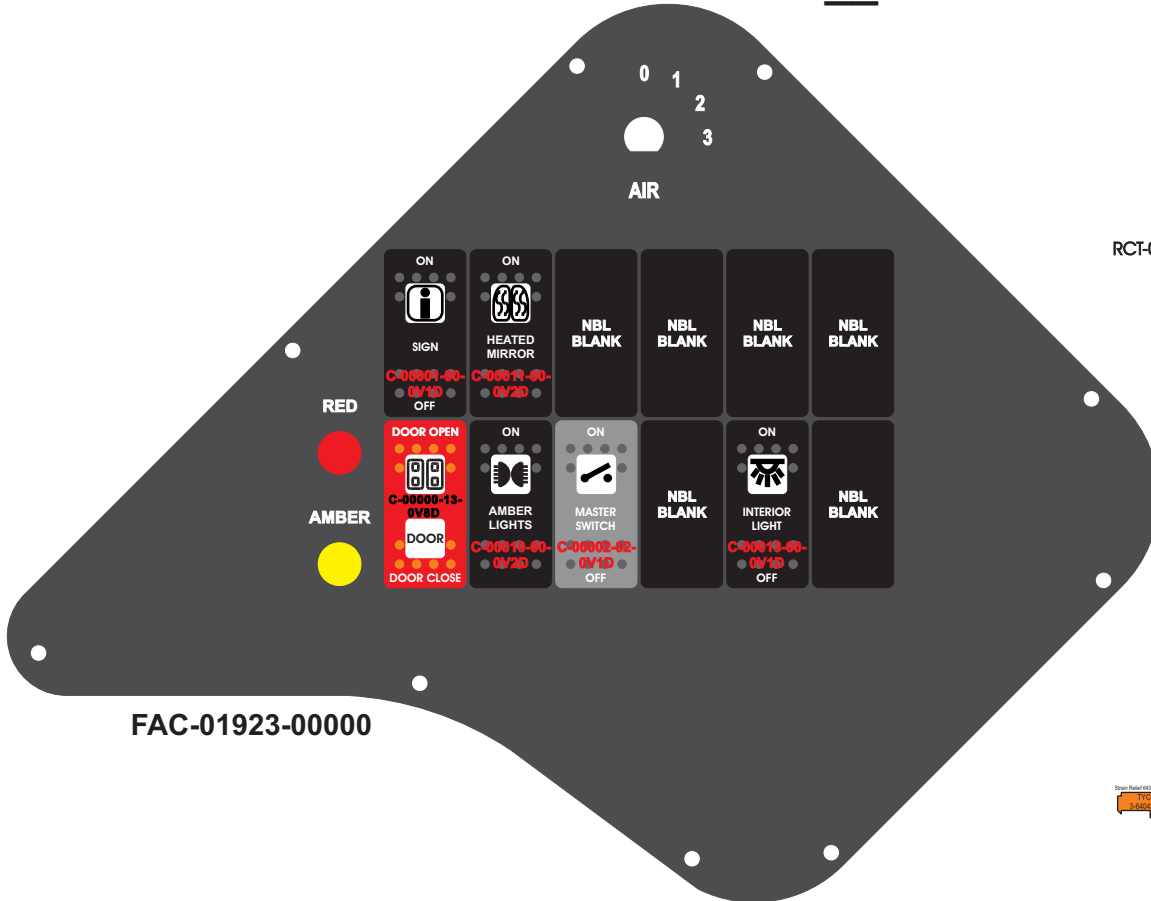

R. C. Tronics Incorporated

2573 East Kercher Road
Goshen, Indiana 46528
Toll Free 1-866-457-7790

Phone 1-574-642-3857
Fax 1-574-642-3858
<http://www.rctronics.com>

RCT-01923-0__03

add TCLIP 1/2 to back of all indicators

Dip Switch 1 - Ignition Hot
Dip Switch 2 - Master Switch Hot
Dip Switch 3 - Battery Hot

If Door Switch Present
Set Dip 1 - Off
Set Dip 2 - Off
Set Dip 3 - On

When Crossing Arm Cancel
in Switch Position 5
Set Dip 1 - Off
Set Dip 2 - On