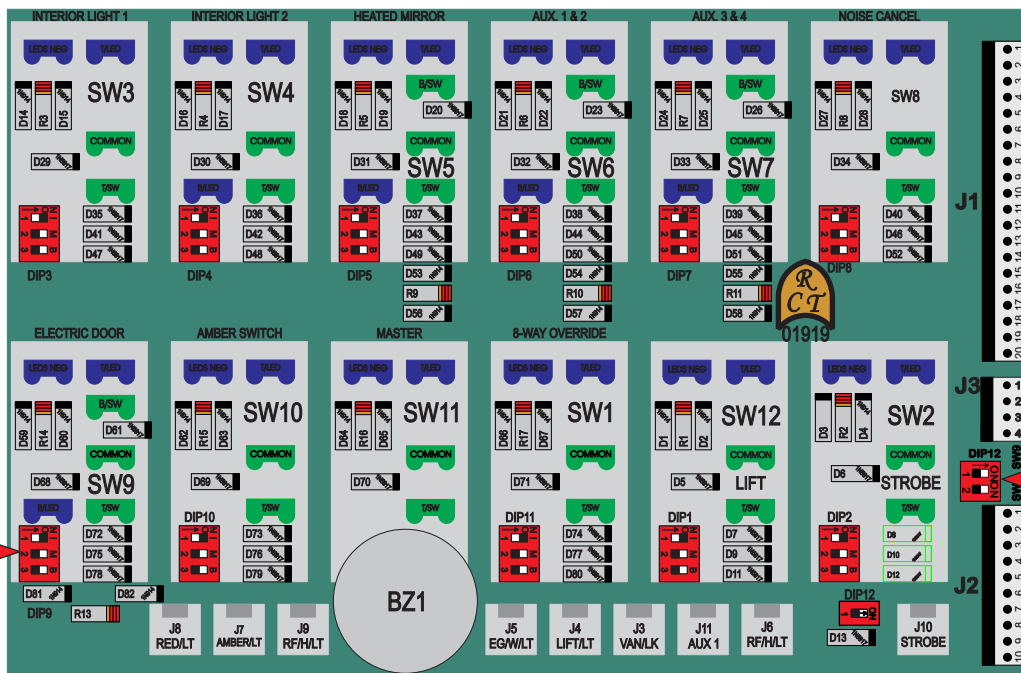

R. C. Tronics Incorporated

2573 East Kercher Road
Goshen, Indiana 46528
Toll Free 1-866-457-7790

Phone 1-574-642-3857
Fax 1-574-642-3858
<http://www.rctronics.com>

RCT-01923-0__03

add TCLIP 1/2 to back of all indicators

Dip Switch 1 - Ignition Hot
Dip Switch 2 - Master Switch Hot
Dip Switch 3 - Battery Hot

If Door Switch Present
Set Dip 1 - Off
Set Dip 2 - Off
Set Dip 3 - On

When Crossing Arm Cancel
in Switch Position 5
Set Dip 1 - Off
Set Dip 2 - On