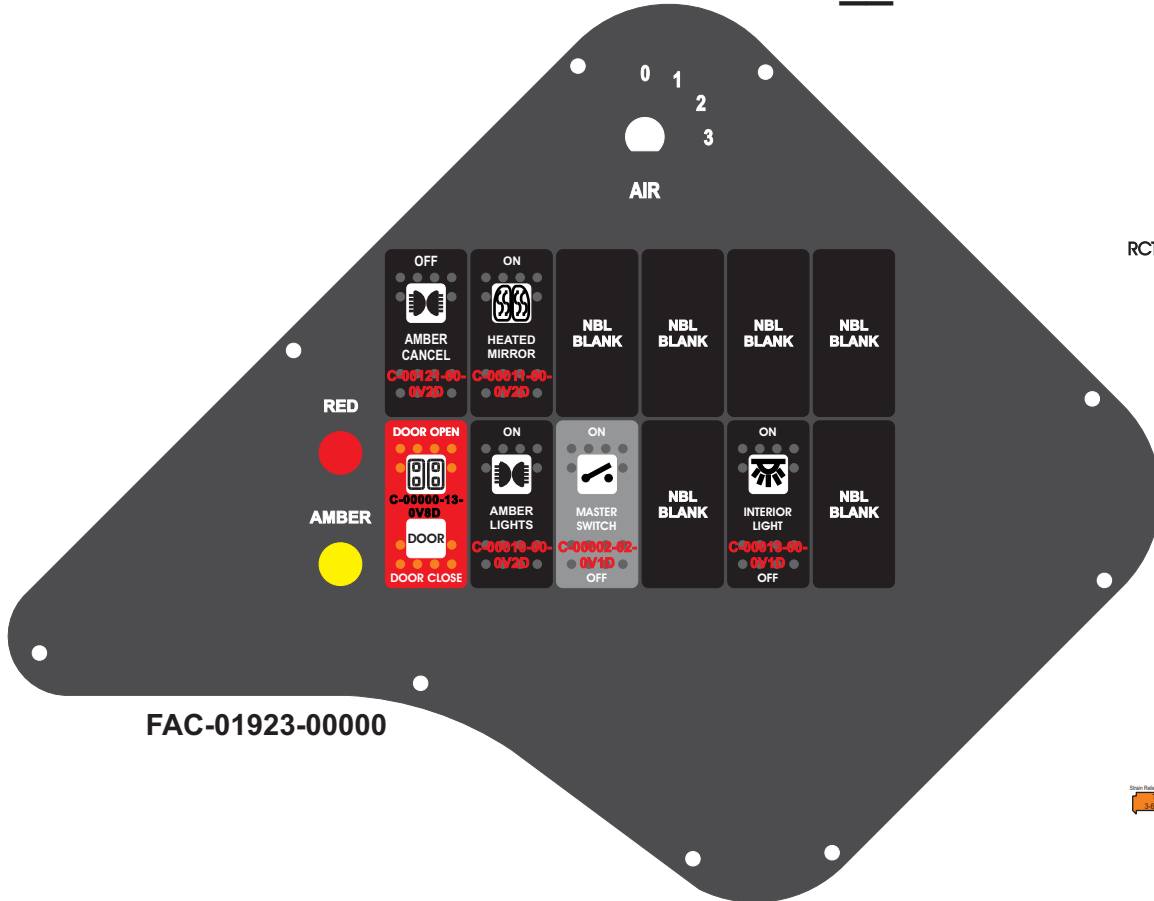

R. C. Tronics Incorporated

2573 East Kercher Road
Goshen, Indiana 46528
Toll Free 1-866-457-7790

Phone 1-574-642-3857
Fax 1-574-642-3858
<http://www.rctronics.com>

RCT-01923-0__05

add TCLIP 1/2 to back of all indicators

Dip Switch 1 - Ignition Hot
Dip Switch 2 - Master Switch Hot
Dip Switch 3 - Battery Hot

If Door Switch Present
Set Dip 1 - Off
Set Dip 2 - Off
Set Dip 3 - On

When Crossing Arm Cancel
in Switch Position 5
Set Dip 1 - Off
Set Dip 2 - On