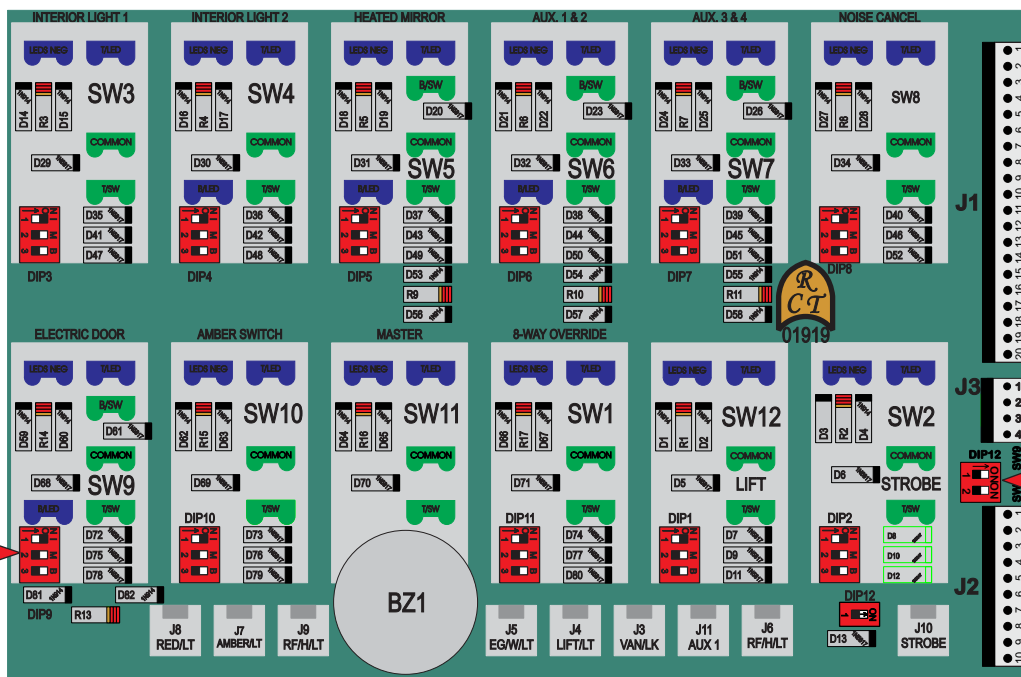

R. C. Tronics Incorporated

2573 East Kercher Road
Goshen, Indiana 46528
Toll Free 1-866-457-7790

Phone 1-574-642-3857
Fax 1-574-642-3858
<http://www.rctronics.com>

RCT-01923-0__05

add TCLIP 1/2 to back of all indicators

Dip Switch 1 - Ignition Hot
Dip Switch 2 - Master Switch Hot
Dip Switch 3 - Battery Hot

If Door Switch Present
Set Dip 1 - Off
Set Dip 2 - Off
Set Dip 3 - On

When Crossing Arm Cancel
in Switch Position 5
Set Dip 1 - Off
Set Dip 2 - On