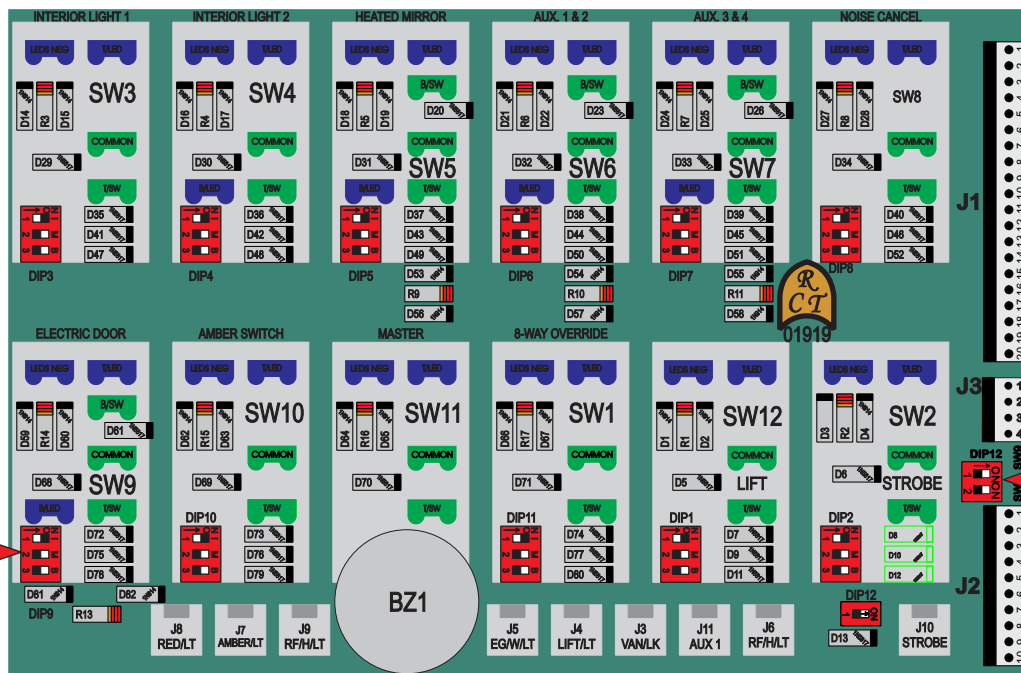

R. C. Tronics Incorporated

2573 East Kercher Road
Goshen, Indiana 46528
Toll Free 1-866-457-7790

Phone 1-574-642-3857
Fax 1-574-642-3858
<http://www.rctronics.com>

RCT-01923-0__07

add TCLIP 1/2 to
back of all indicators

Dip Switch 1 - Ignition Hot
Dip Switch 2 - Master Switch Hot
Dip Switch 3 - Battery Hot

If Door Switch Present
Set Dip 1 - Off
Set Dip 2 - Off
Set Dip 3 - On

When Crossing Arm Cancel
in Switch Position 5
Set Dip 1 - Off
Set Dip 2 - On