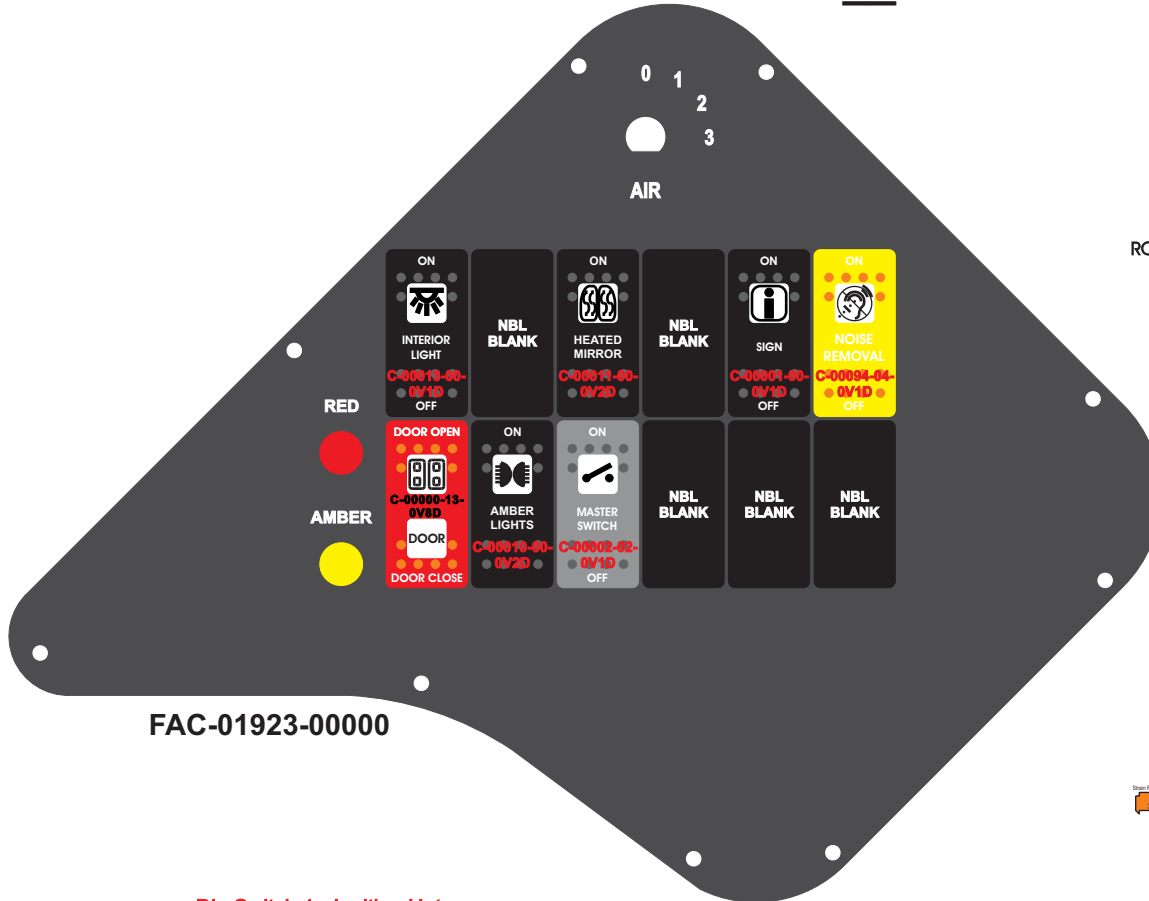

R. C. Tronics Incorporated

2573 East Kercher Road
Goshen, Indiana 46528
Toll Free 1-866-457-7790

Phone 1-574-642-3857
Fax 1-574-642-3858
<http://www.rctronics.com>

RCT-01923-0__07

add TCLIP 1/2 to
back of all indicators

Dip Switch 1 - Ignition Hot
Dip Switch 2 - Master Switch Hot
Dip Switch 3 - Battery Hot

If Door Switch Present
Set Dip 1 - Off
Set Dip 2 - Off
Set Dip 3 - On

When Crossing Arm Cancel
in Switch Position 5
Set Dip 1 - Off
Set Dip 2 - On