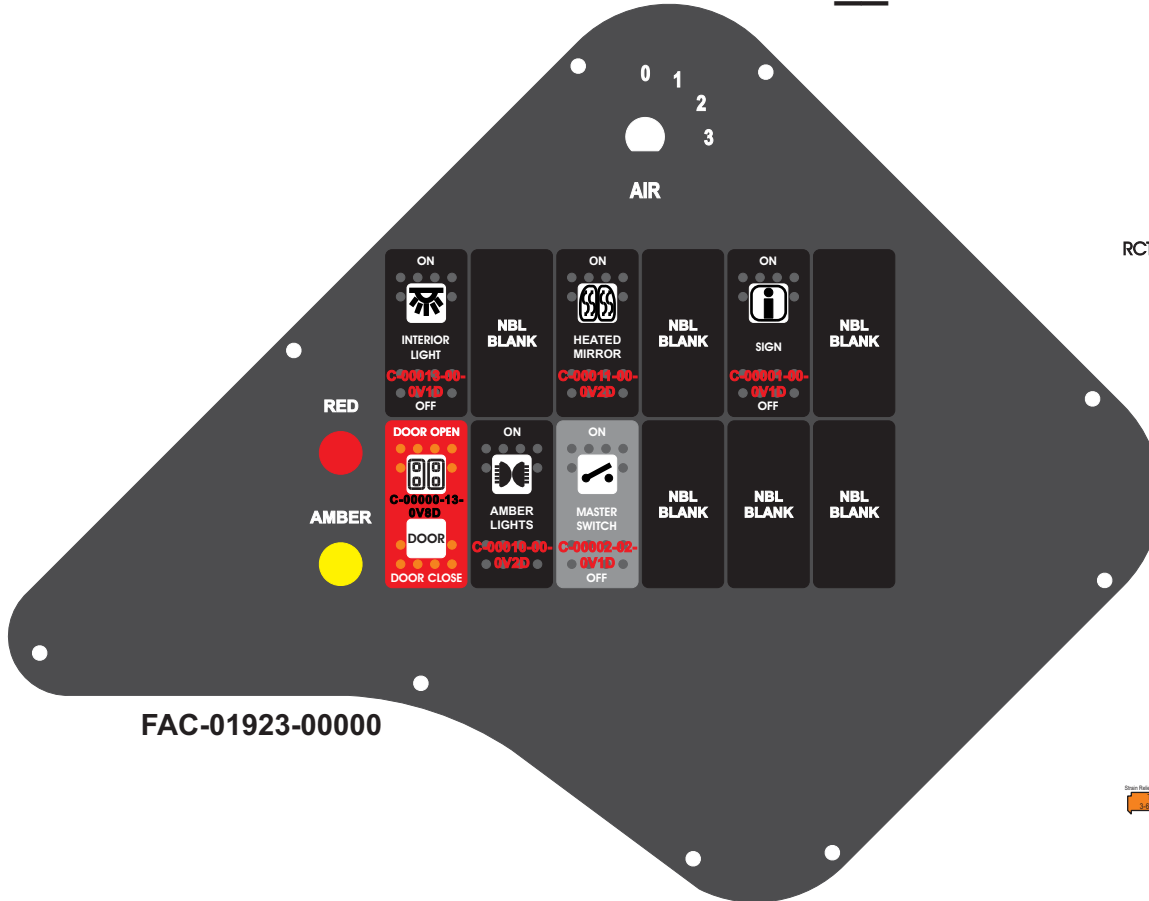

R. C. Tronics Incorporated

2573 East Kercher Road
Goshen, Indiana 46528
Toll Free 1-866-457-7790

Phone 1-574-642-3857
Fax 1-574-642-3858
<http://www.rctronics.com>

RCT-01923-0__08

add TCLIP 1/2 to
back of all indicators

Dip Switch 1 - Ignition Hot
Dip Switch 2 - Master Switch Hot
Dip Switch 3 - Battery Hot

If Door Switch Present
Set Dip 1 - Off
Set Dip 2 - Off
Set Dip 3 - On

When Crossing Arm Cancel
in Switch Position 5
Set Dip 1 - Off
Set Dip 2 - On