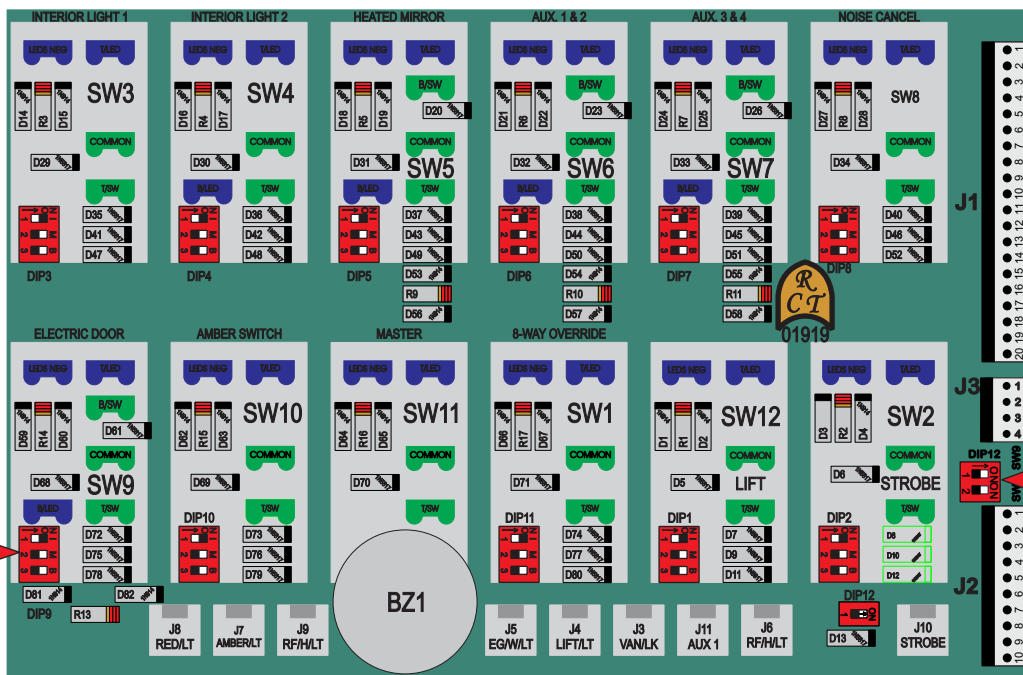

R. C. Tronics Incorporated

2573 East Kercher Road
Goshen, Indiana 46528
Toll Free 1-866-457-7790

Phone 1-574-642-3857
Fax 1-574-642-3858
<http://www.rctronics.com>

RCT-01923-0__08

add TCLIP 1/2 to
back of all indicators

Dip Switch 1 - Ignition Hot
Dip Switch 2 - Master Switch Hot
Dip Switch 3 - Battery Hot

If Door Switch Present
Set Dip 1 - Off
Set Dip 2 - Off
Set Dip 3 - On

When Crossing Arm Cancel
in Switch Position 5
Set Dip 1 - Off
Set Dip 2 - On