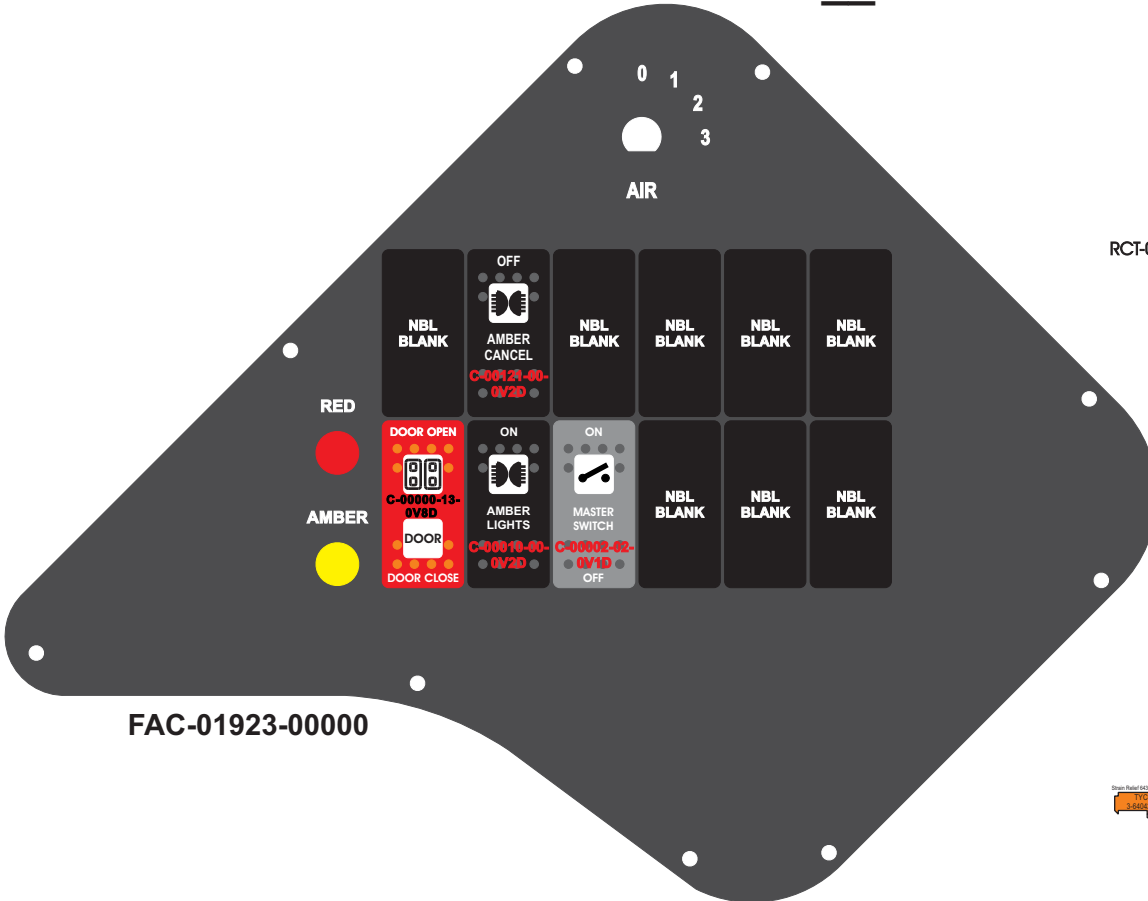

R. C. Tronics Incorporated

2573 East Kercher Road
Goshen, Indiana 46528
Toll Free 1-866-457-7790

Phone 1-574-642-3857
Fax 1-574-642-3858
<http://www.rctronics.com>

RCT-01923-0__10

add TCLIP 1/2 to
back of all indicators

Dip Switch 1 - Ignition Hot
Dip Switch 2 - Master Switch Hot
Dip Switch 3 - Battery Hot

If Door Switch Present
Set Dip 1 - Off
Set Dip 2 - Off
Set Dip 3 - On

When Crossing Arm Cancel
in Switch Position 5
Set Dip 1 - Off
Set Dip 2 - On