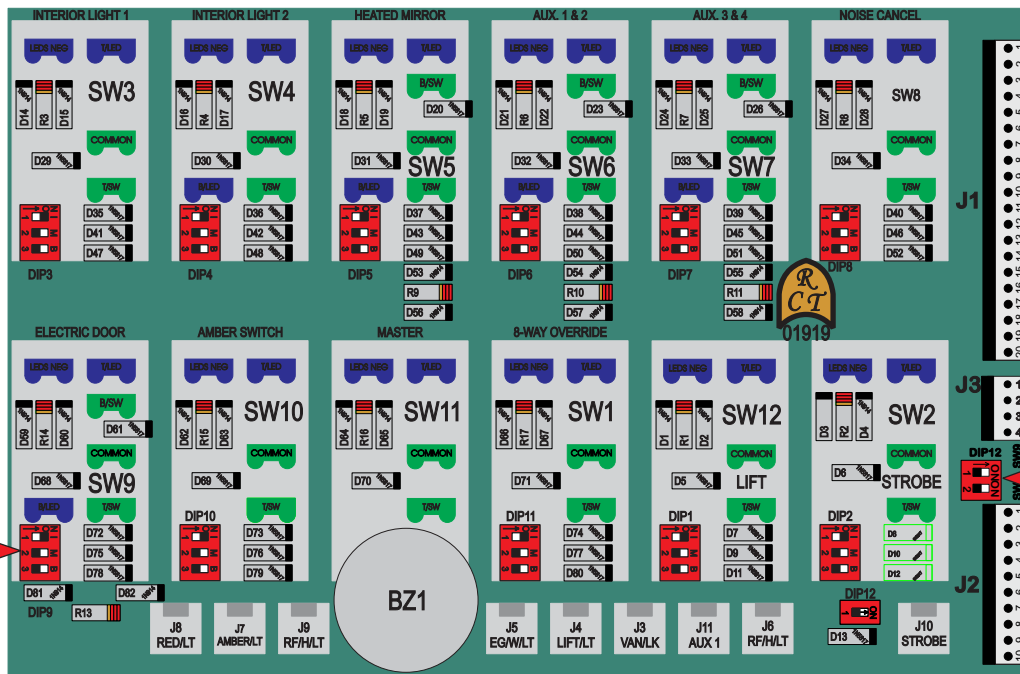

R. C. Tronics Incorporated

2573 East Kercher Road
Goshen, Indiana 46528
Toll Free 1-866-457-7790

Phone 1-574-642-3857
Fax 1-574-642-3858
<http://www.rctronics.com>

RCT-01923-0__10

add TCLIP 1/2 to
back of all indicators

Dip Switch 1 - Ignition Hot
Dip Switch 2 - Master Switch Hot
Dip Switch 3 - Battery Hot

If Door Switch Present
Set Dip 1 - Off
Set Dip 2 - Off
Set Dip 3 - On

When Crossing Arm Cancel
in Switch Position 5
Set Dip 1 - Off
Set Dip 2 - On