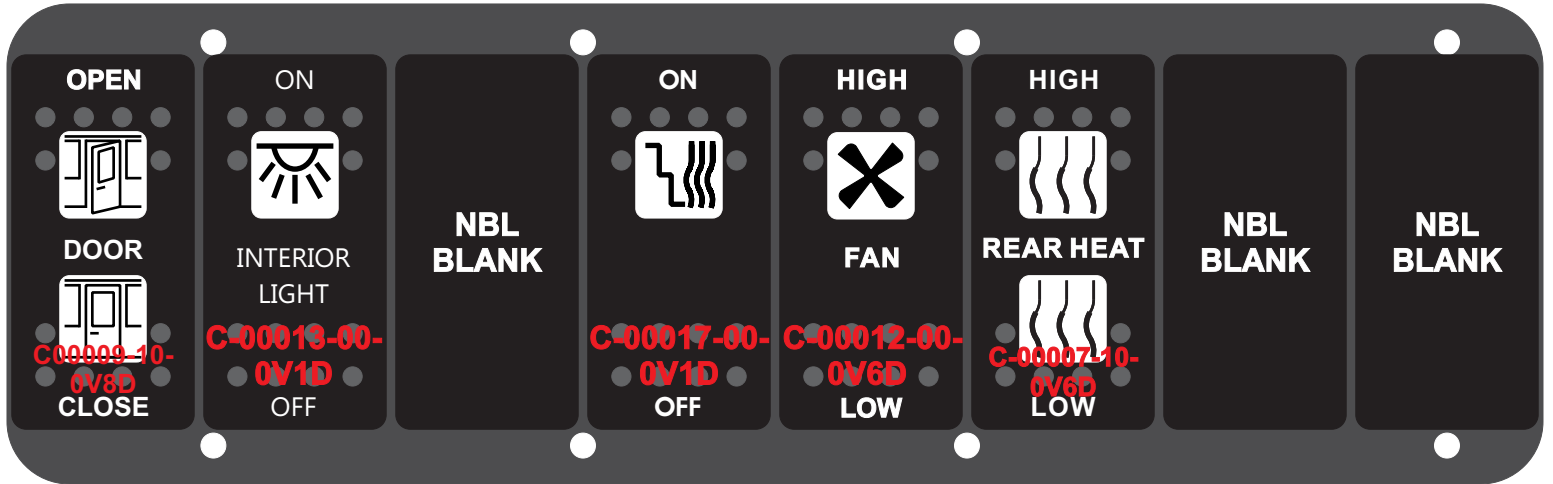

R. C. Tronics Incorporated

2573 East Kercher Road
Goshen, Indiana 46528
Toll Free 1-866-457-7790

Phone 1-574-642-3857
Fax 1-574-642-3858
<http://www.rctronics.com>

RCT-02122-0__80