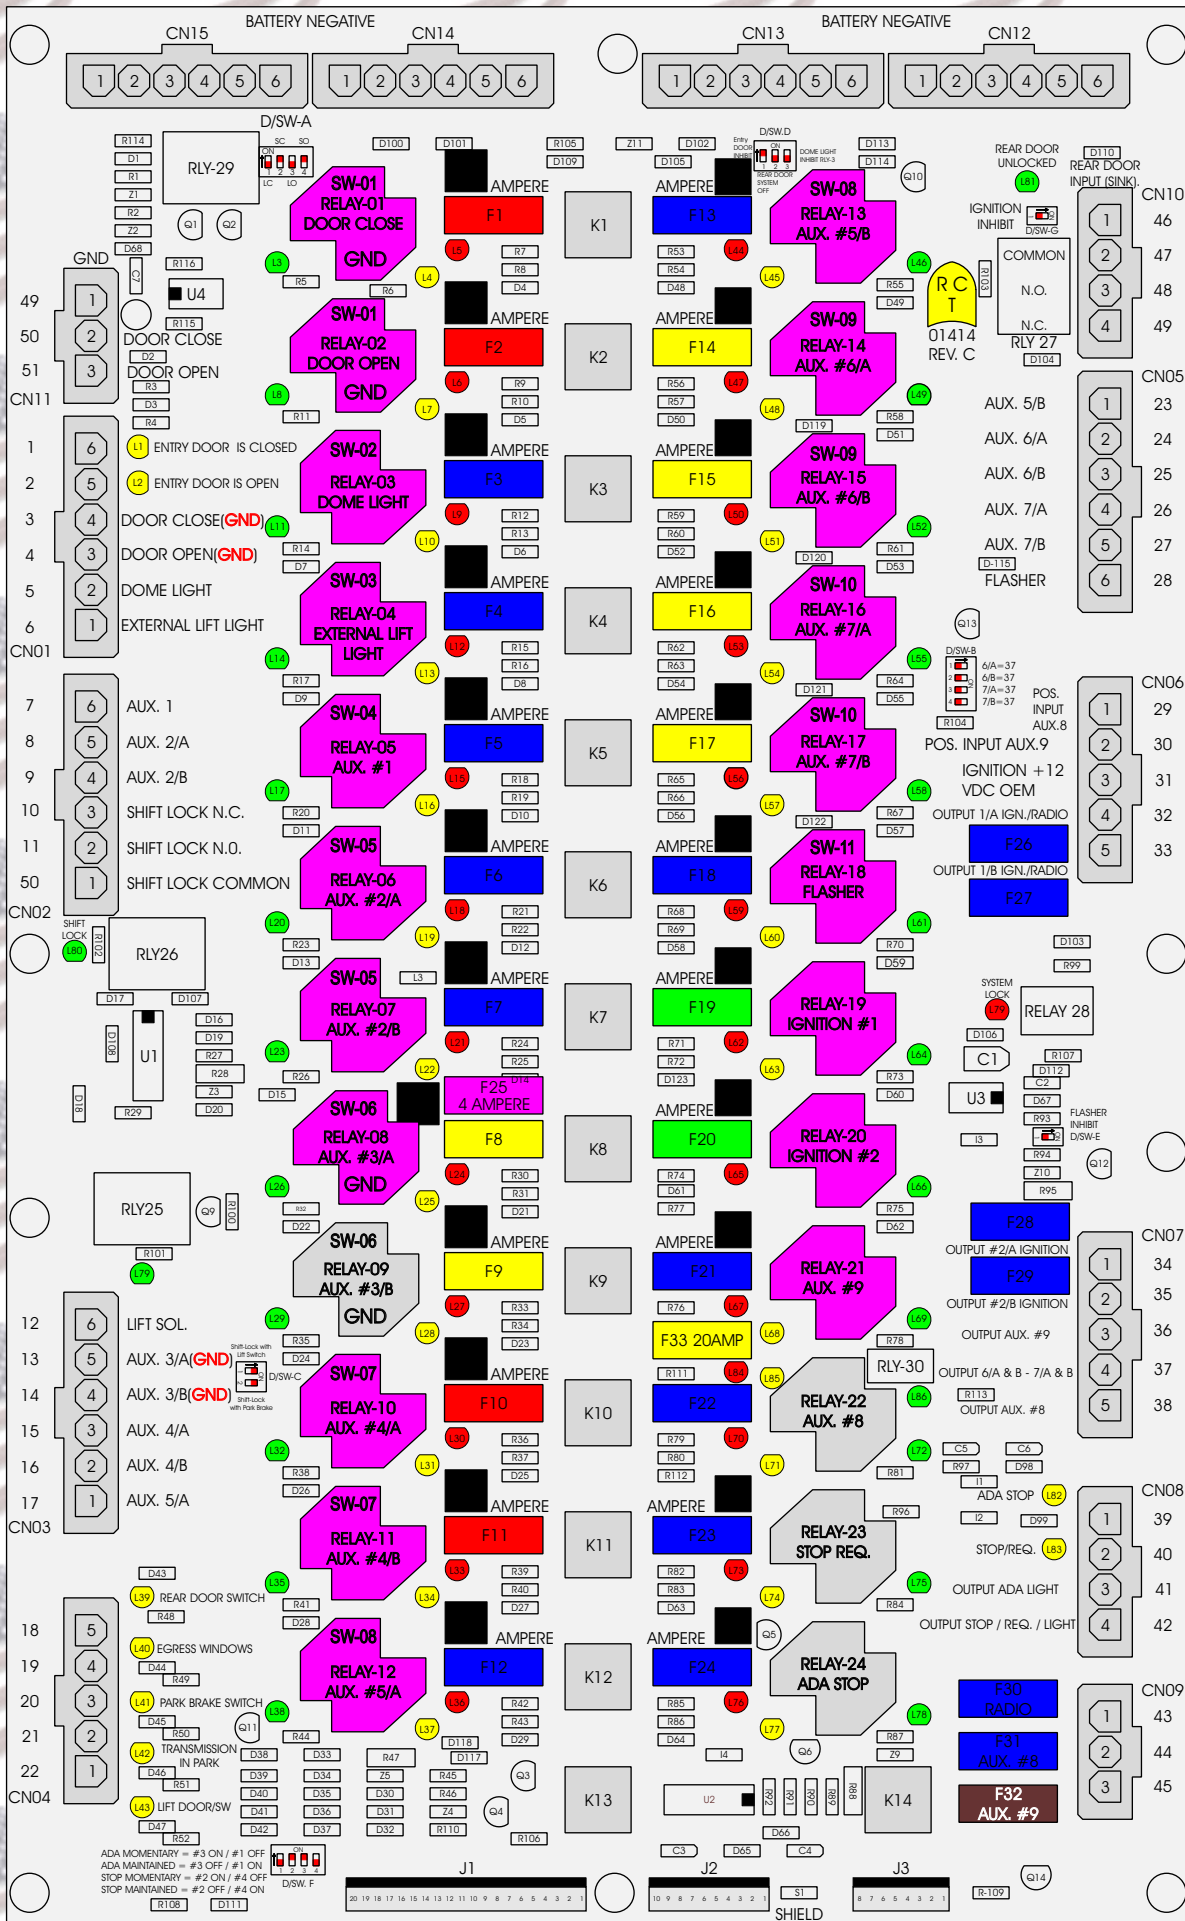

R. C. Ironics Incorporated

RCT-01414-00087

4 AMPERE

10 AMPERE

15 AMPERE

20 AMPERE

25 AMPERE

30 AMPERE

Comes With System

SHIELD