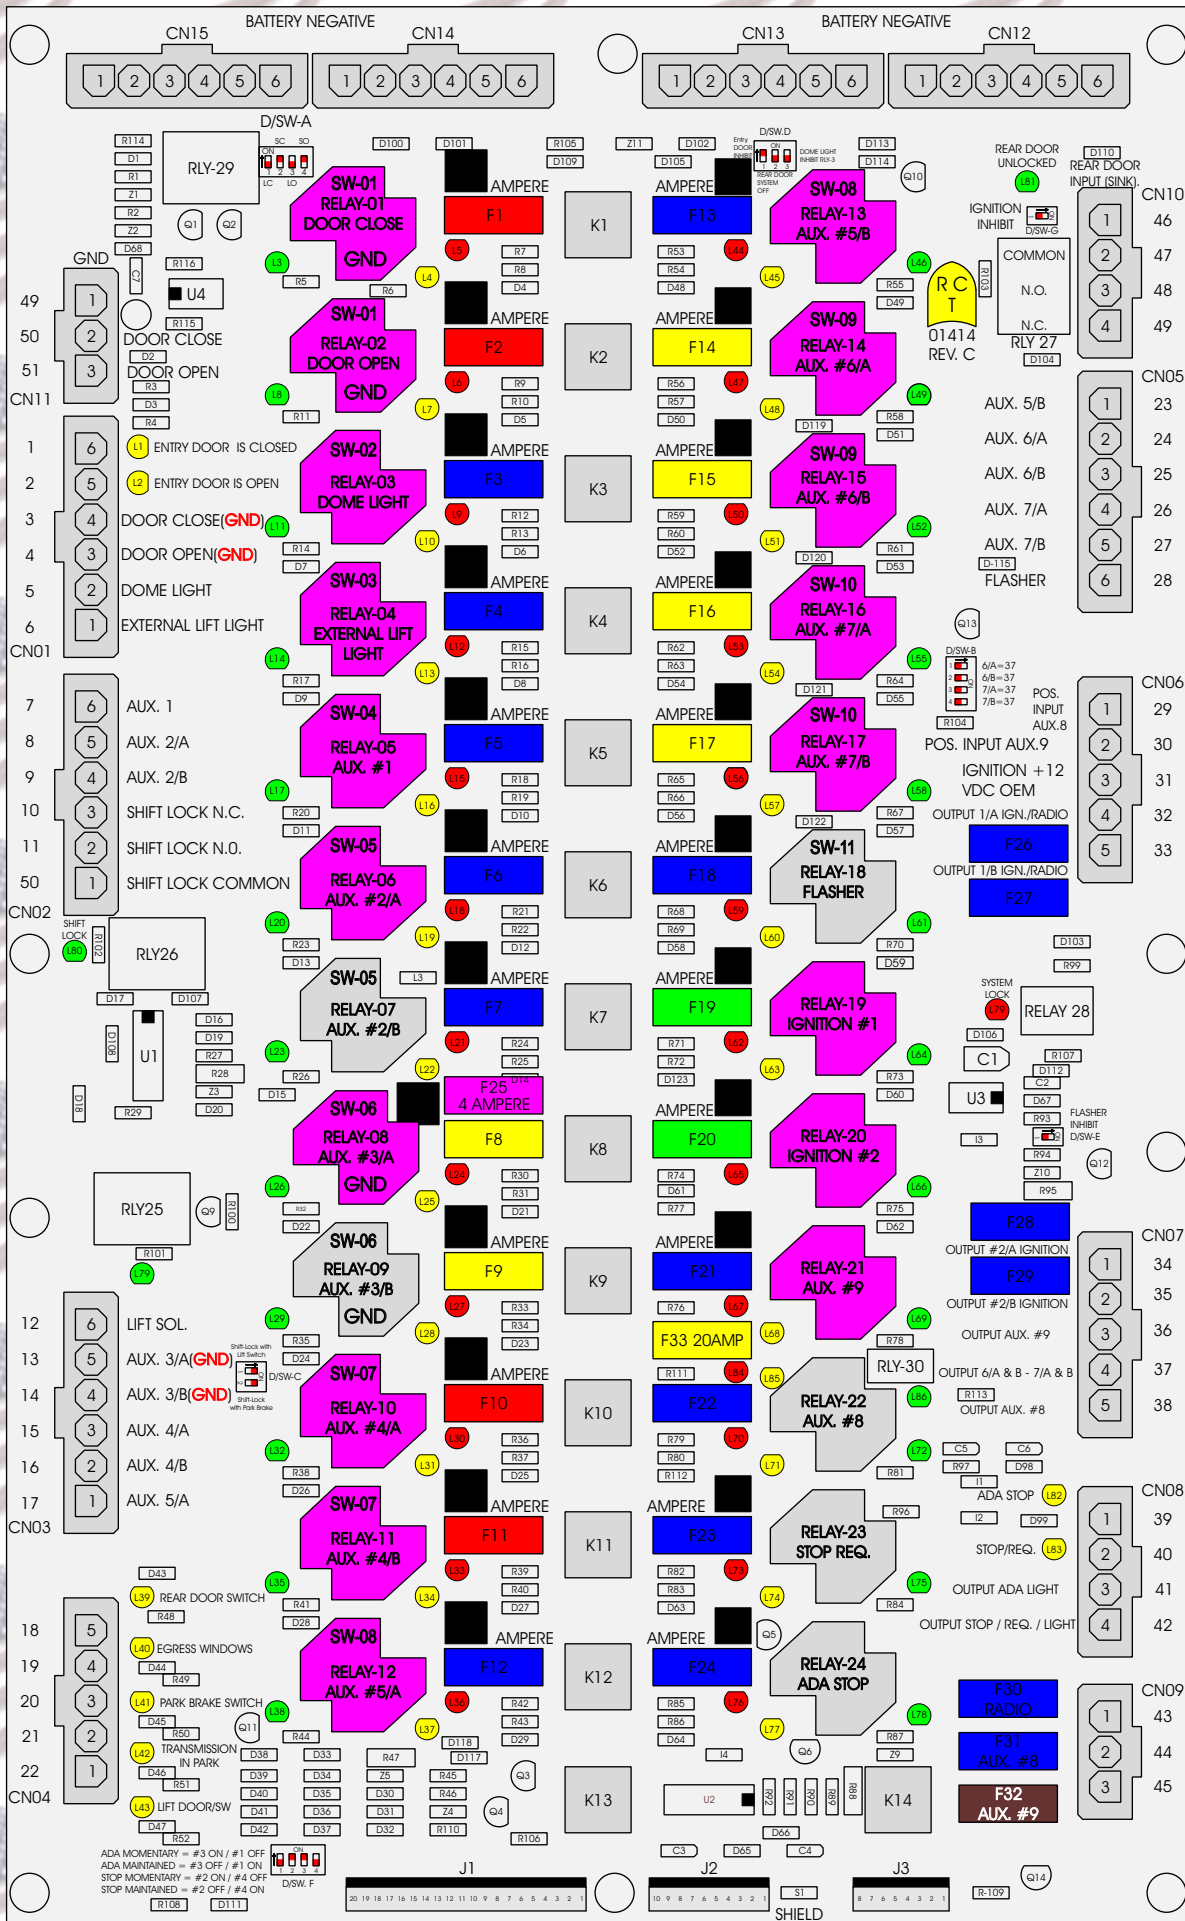

R. C. Ironics Incorporated

RCT-01414-00088

4 AMPERE

10 AMPERE

15 AMPERE

20 AMPERE

25 AMPERE

30 AMPERE

Comes With System

20 19 18 17 16 15 14 13 12 11 10 9 8 7 6 5 4 3 2 1

10 9 8 7 6 5 4 3 2 1

8 7 6 5 4 3 2 1

SHIELD