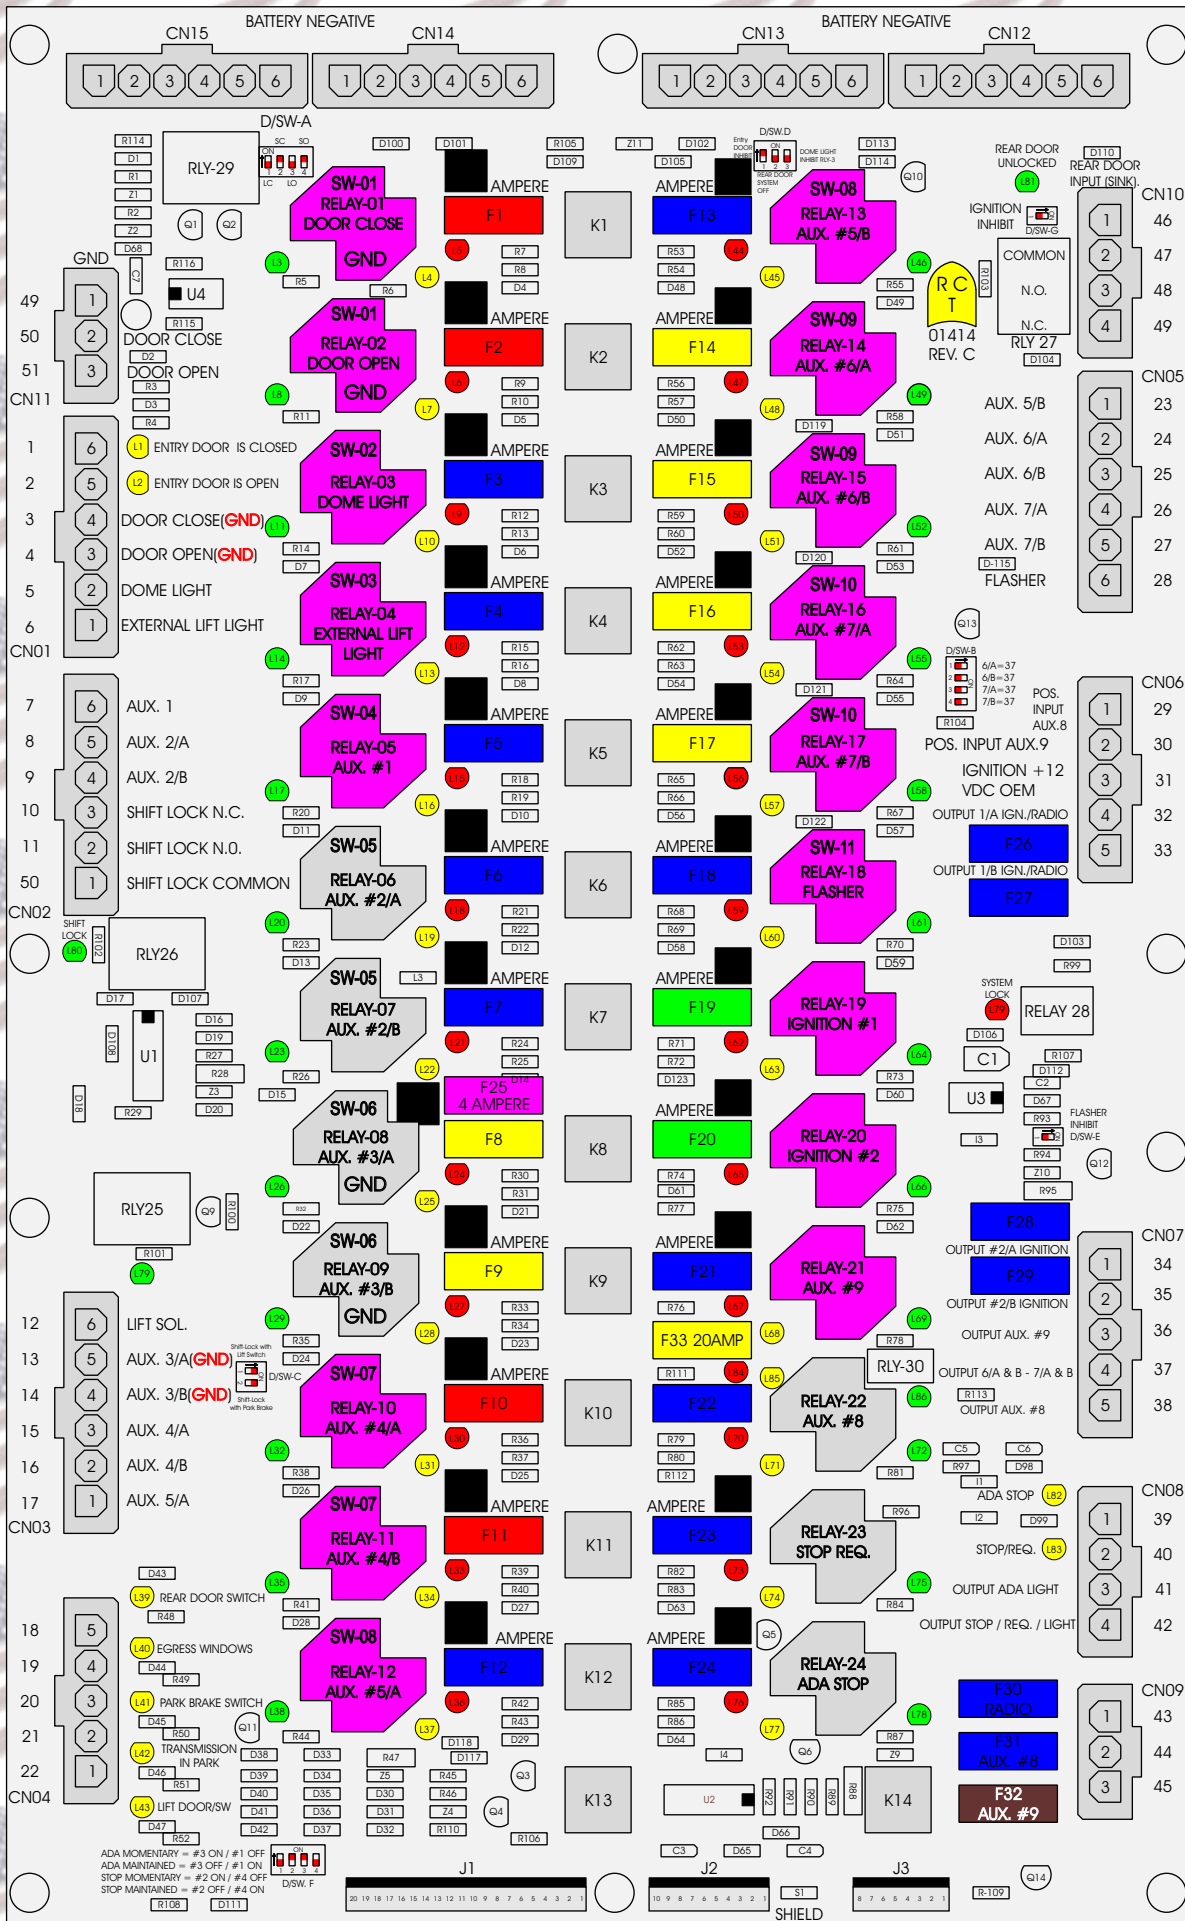

R. C. Ironics Incorporated

RCT-01414-00089

4 AMPERE

10 AMPERE

15 AMPERE

20 AMPERE

25 AMPERE

30 AMPERE

Comes With System

20 19 18 17 16 15 14 13 12 11 10 9 8 7 6 5 4 3 2 1

10 9 8 7 6 5 4 3 2 1

SHIELD

8 7 6 5 4 3 2 1