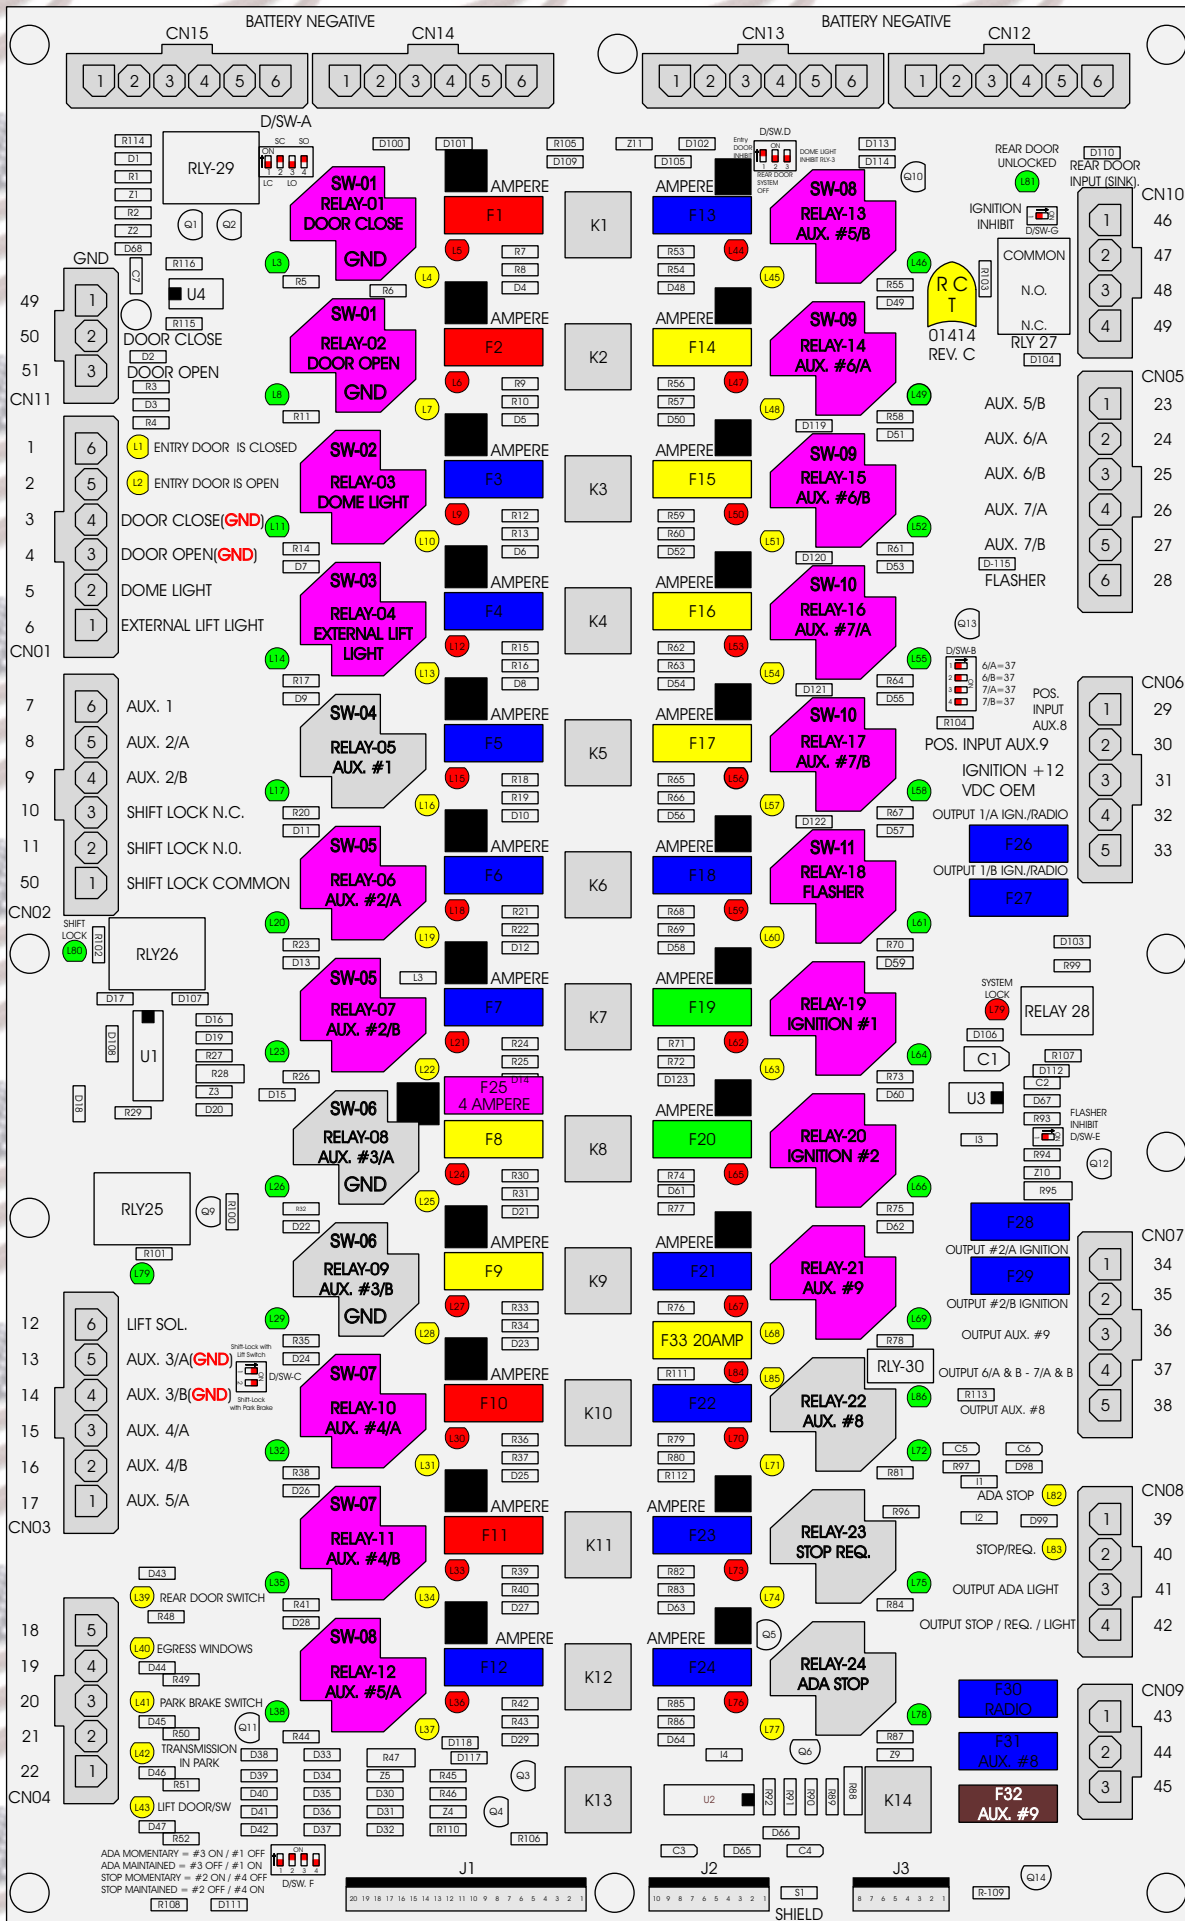

R. C. Ironics Incorporated

RCT-01414-00090

4 AMPERE

10 AMPERE

15 AMPERE

20 AMPERE

25 AMPERE

30 AMPERE

Comes With System

SHIELD